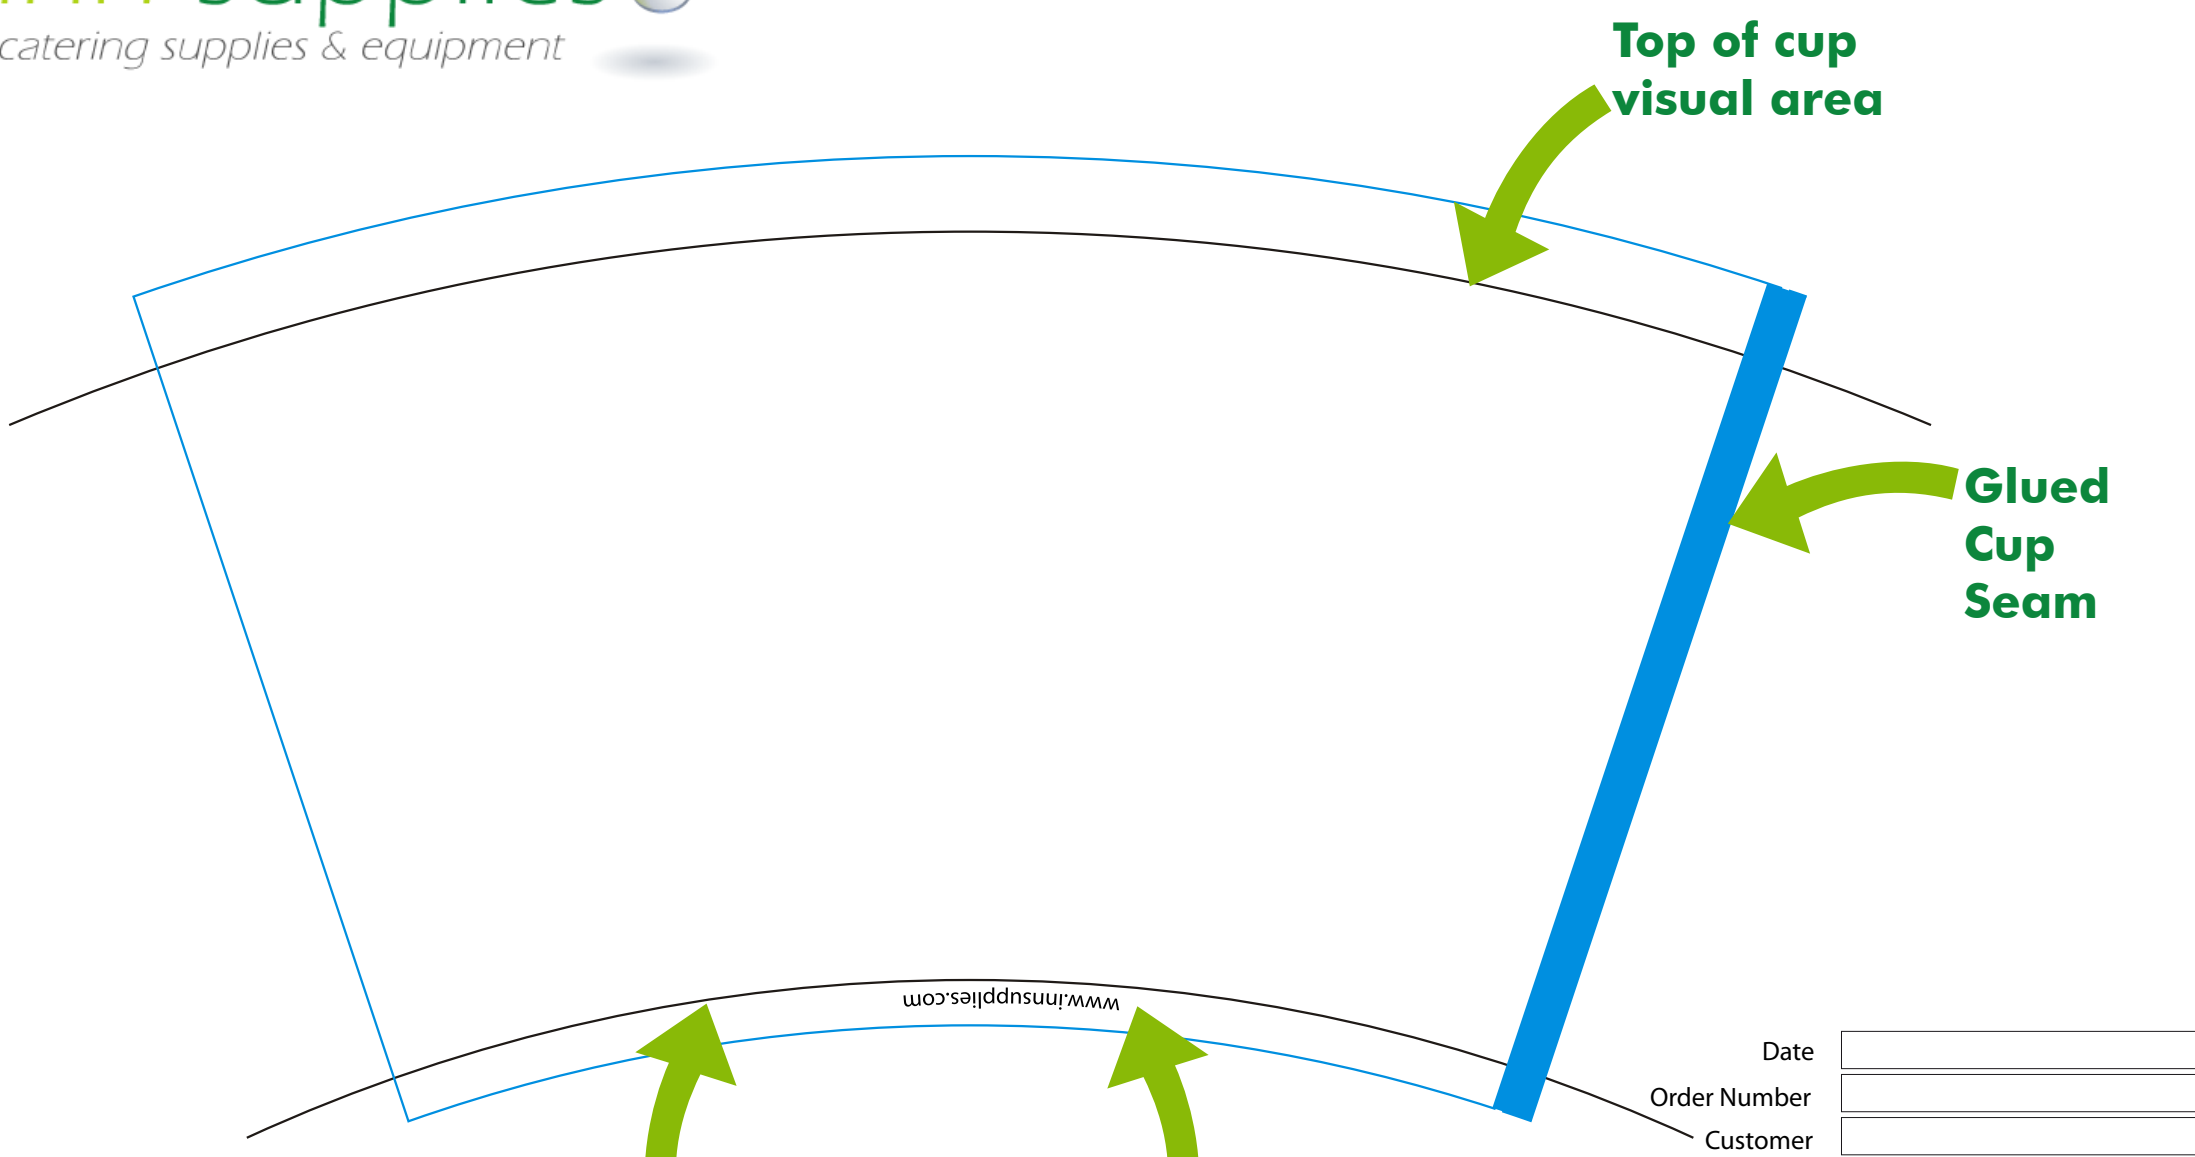

Vector artwork should be arranged between the Black curved lines and between the Blue left and right sides

Bottom of cup visual area **Your business name or url can go here**

Top of cup visual area

Glued Cup Seam

Date

Order Number

Customer

Description

Signed

Date

Print Name