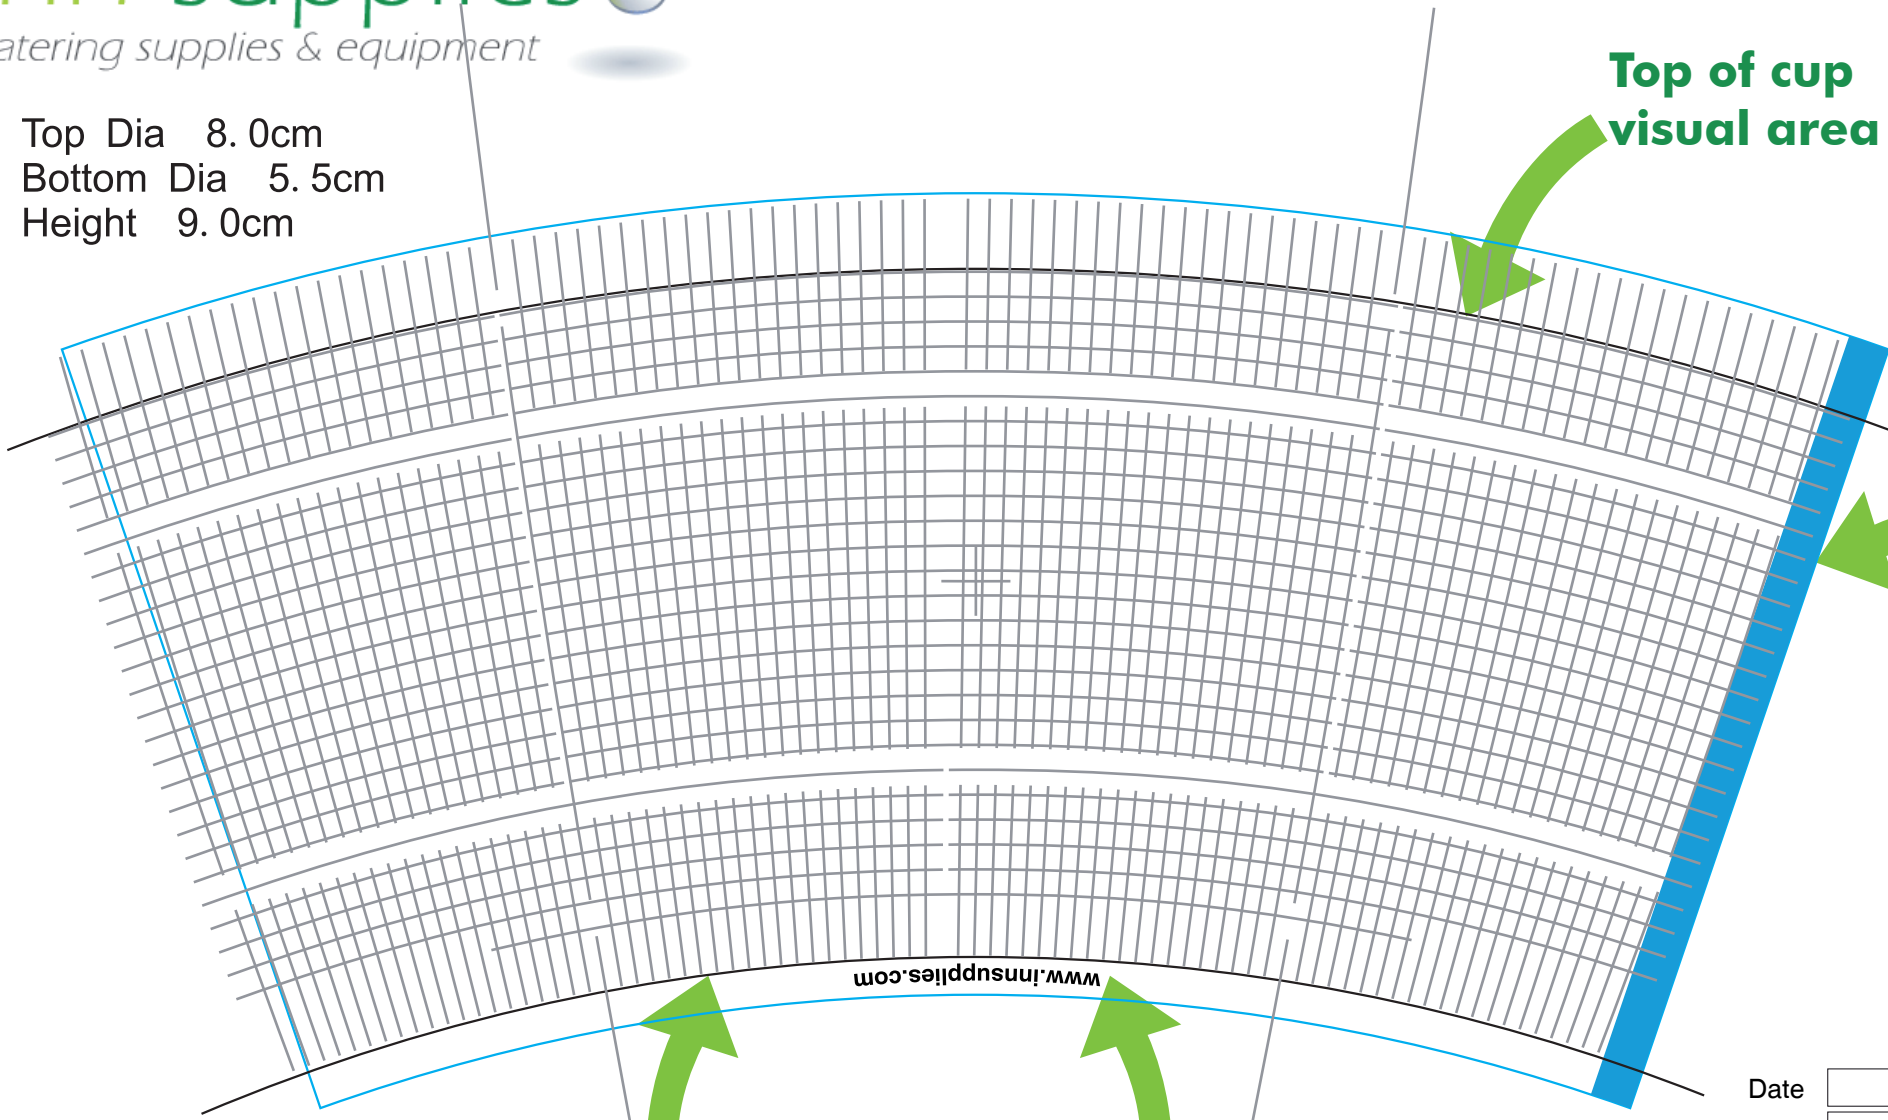

Vector artwork should be arranged between the Black curved lines and between the Blue left and right sides

Top Dia 8.0cm
Bottom Dia 5.5cm
Height 9.0cm

Top of cup visual area

Glued Cup Seam

Bottom of cup visual area
Your business name or url can go here

Date

Order Number

Customer

Description

Signed

Date

Print Name