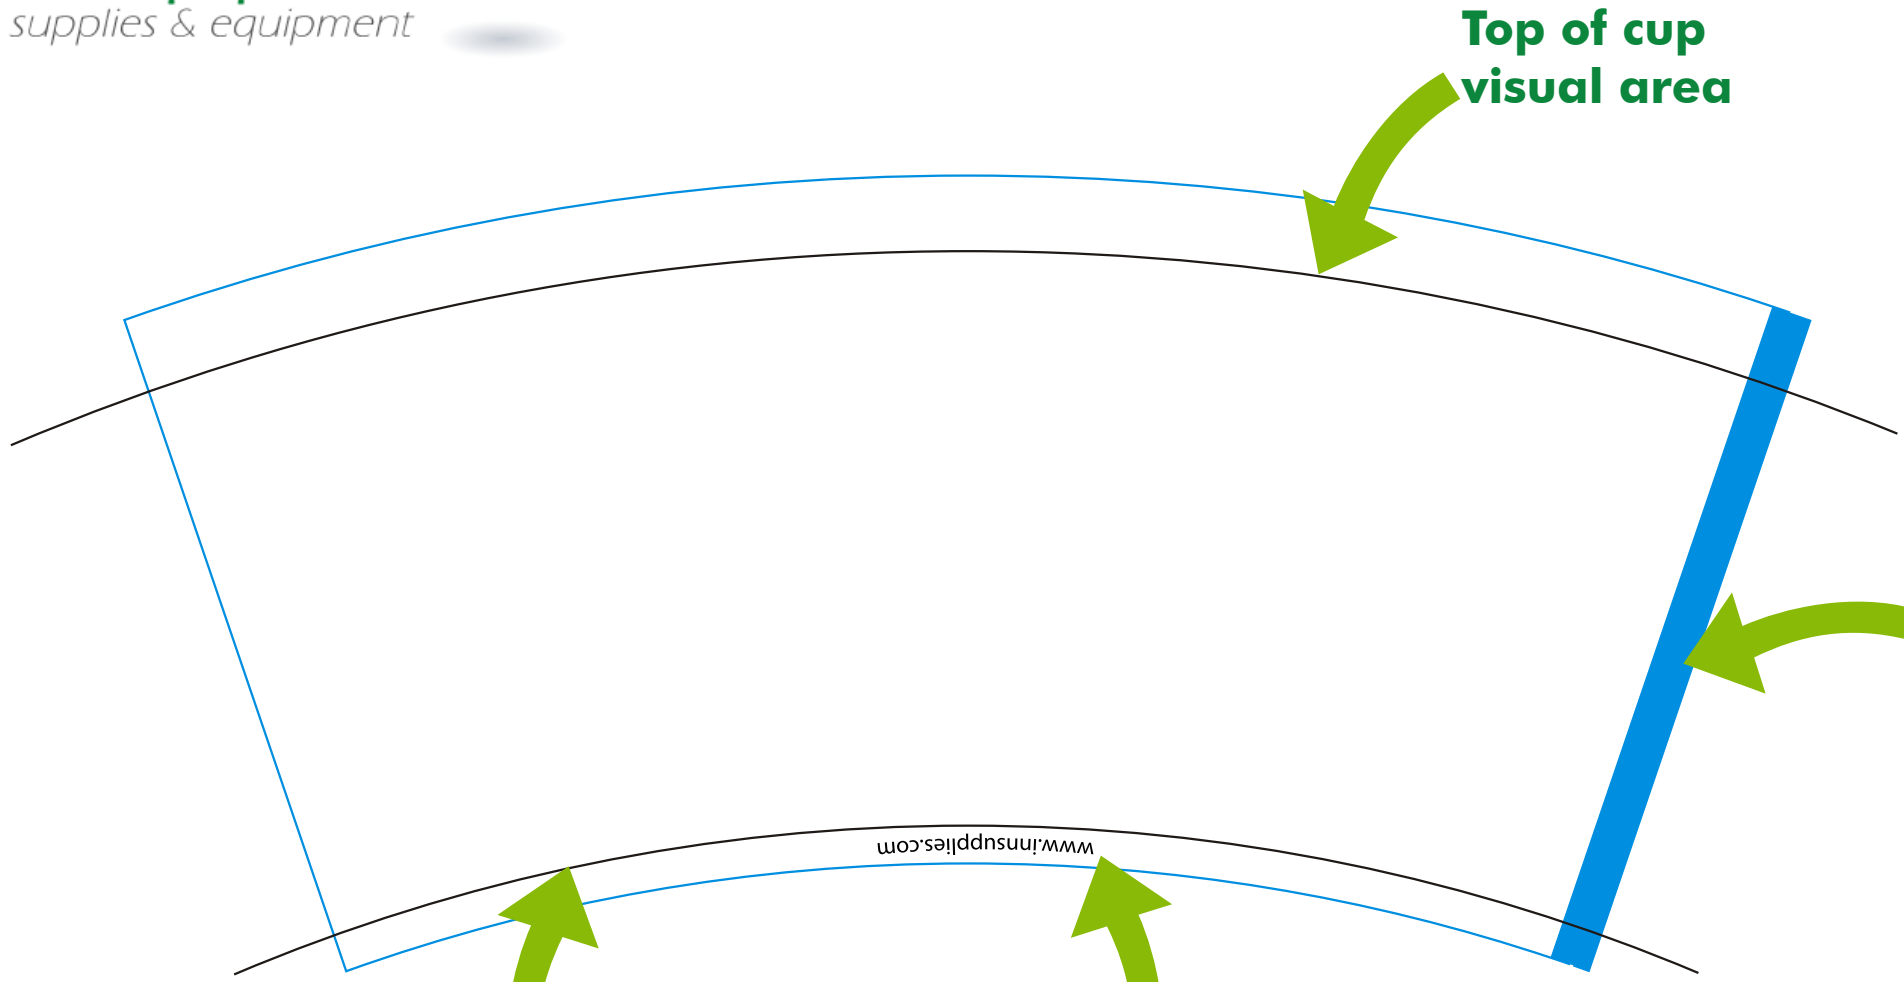

Vector artwork should be arranged between the Black curved lines and between the Blue left and right sides

Top of cup visual area

Glued Cup Seam

Bottom of cup visual area

Your business name or url can go here

www.innsupplies.com

Date	<input type="text"/>
Order Number	<input type="text"/>
Customer	<input type="text"/>
Description	7oz Squat Vending SW Cup
	<input type="text"/>

Signed	<input type="text"/>
Date	<input type="text"/>
Print Name	<input type="text"/>