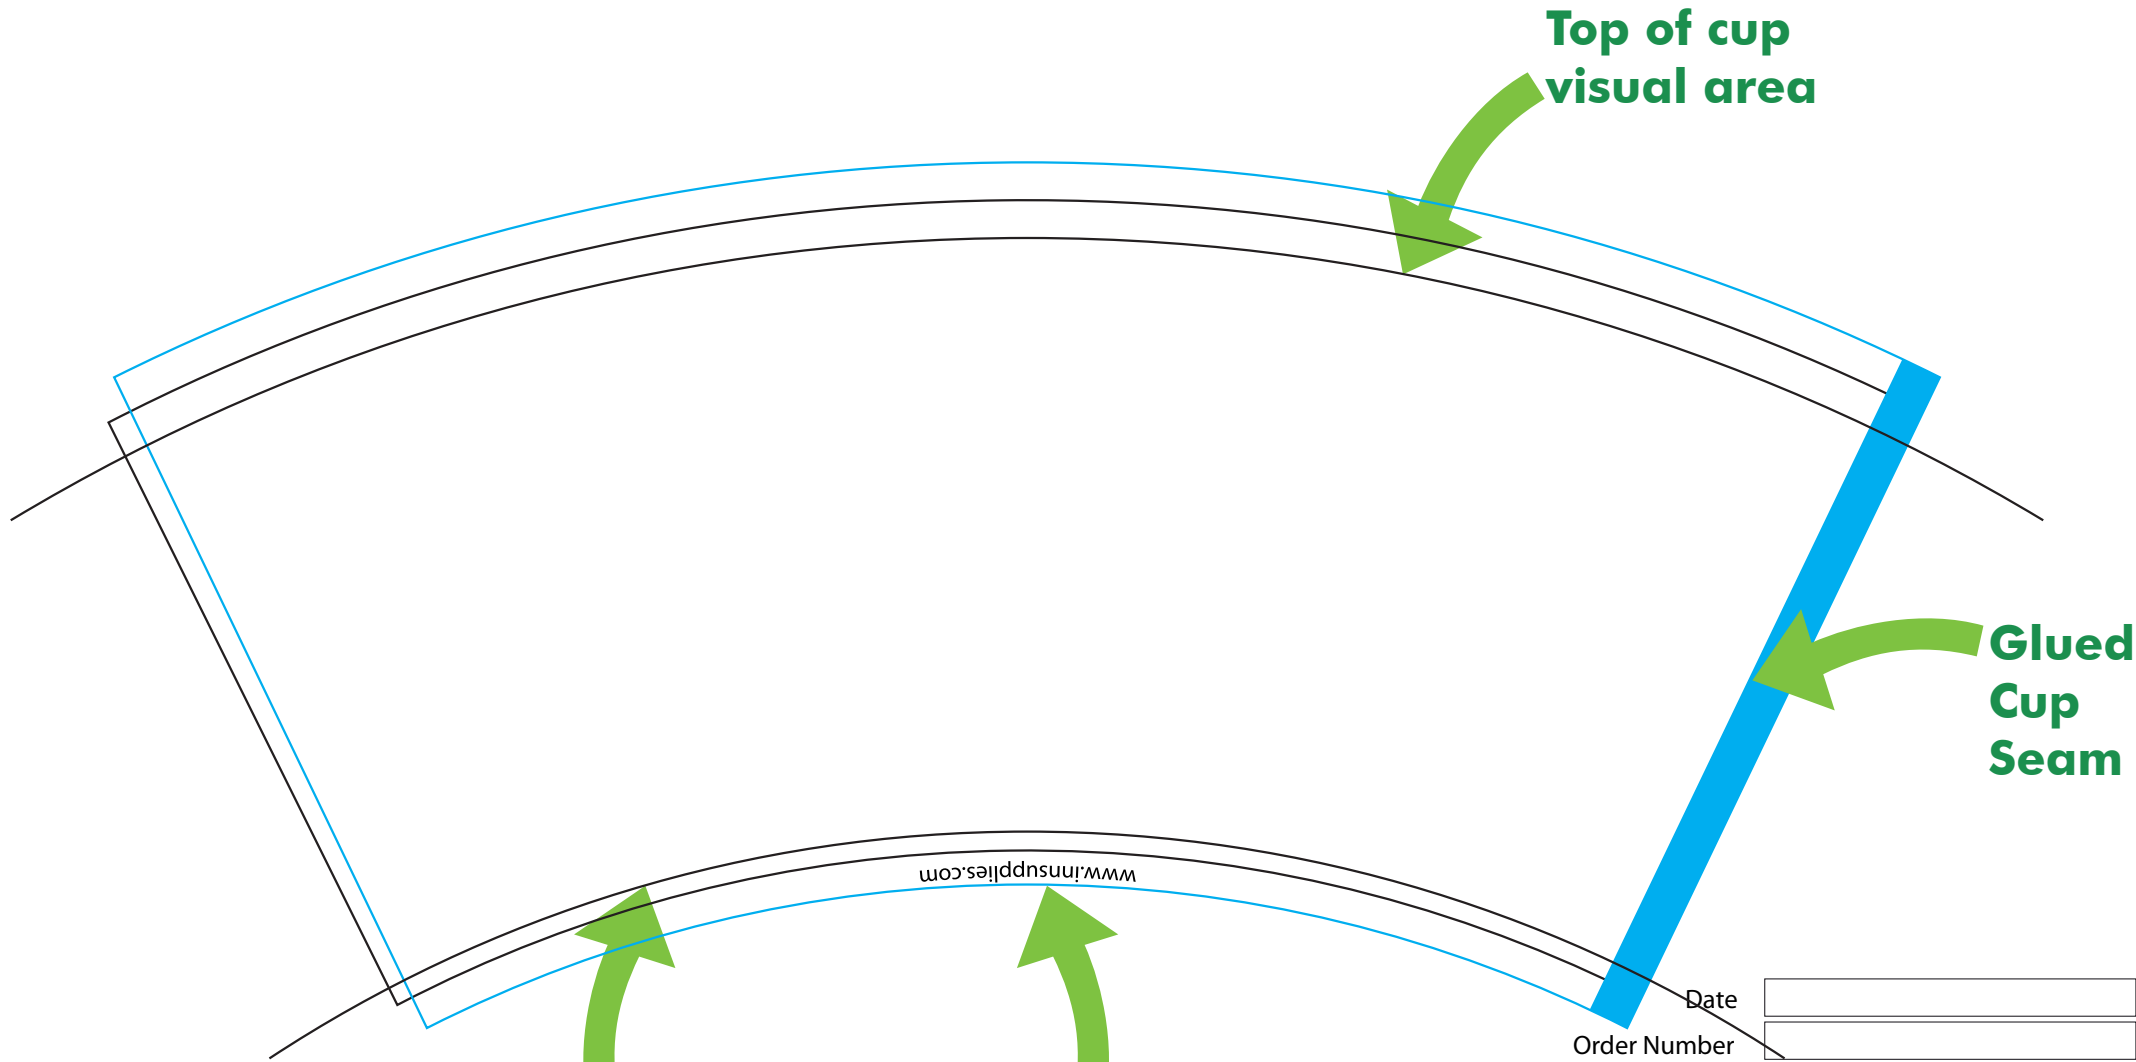

Vector artwork should be arranged between the Black curved lines and between the Blue left and right sides

Top of cup visual area

Glued Cup Seam

Bottom of cup visual area Your business name or url can go here