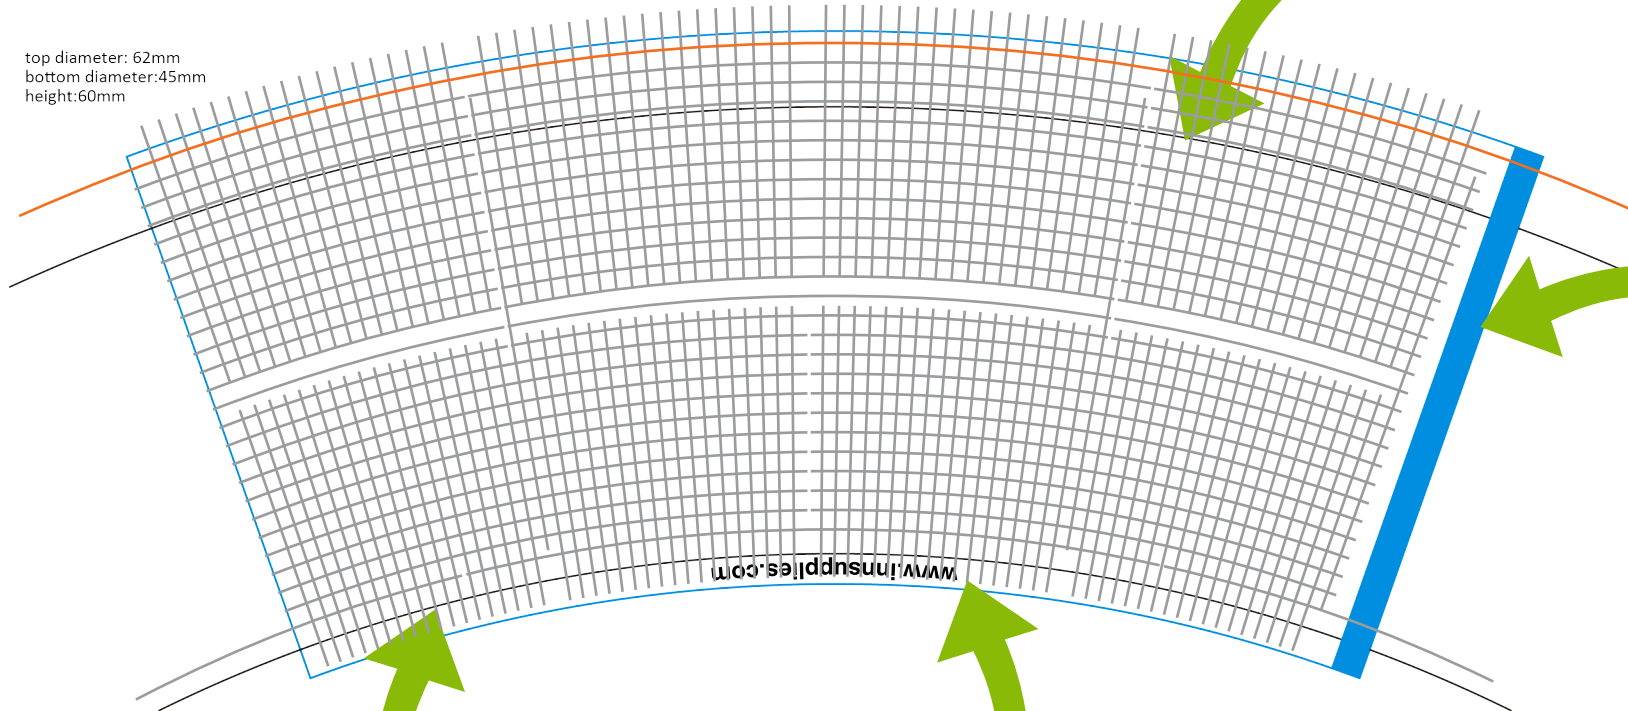

Vector artwork should be arranged between the Black curved lines and between the Blue left and right sides

top diameter: 62mm
bottom diameter: 45mm
height: 60mm

Top of cup visual area

Glued Cup Seam

Bottom of cup visual area