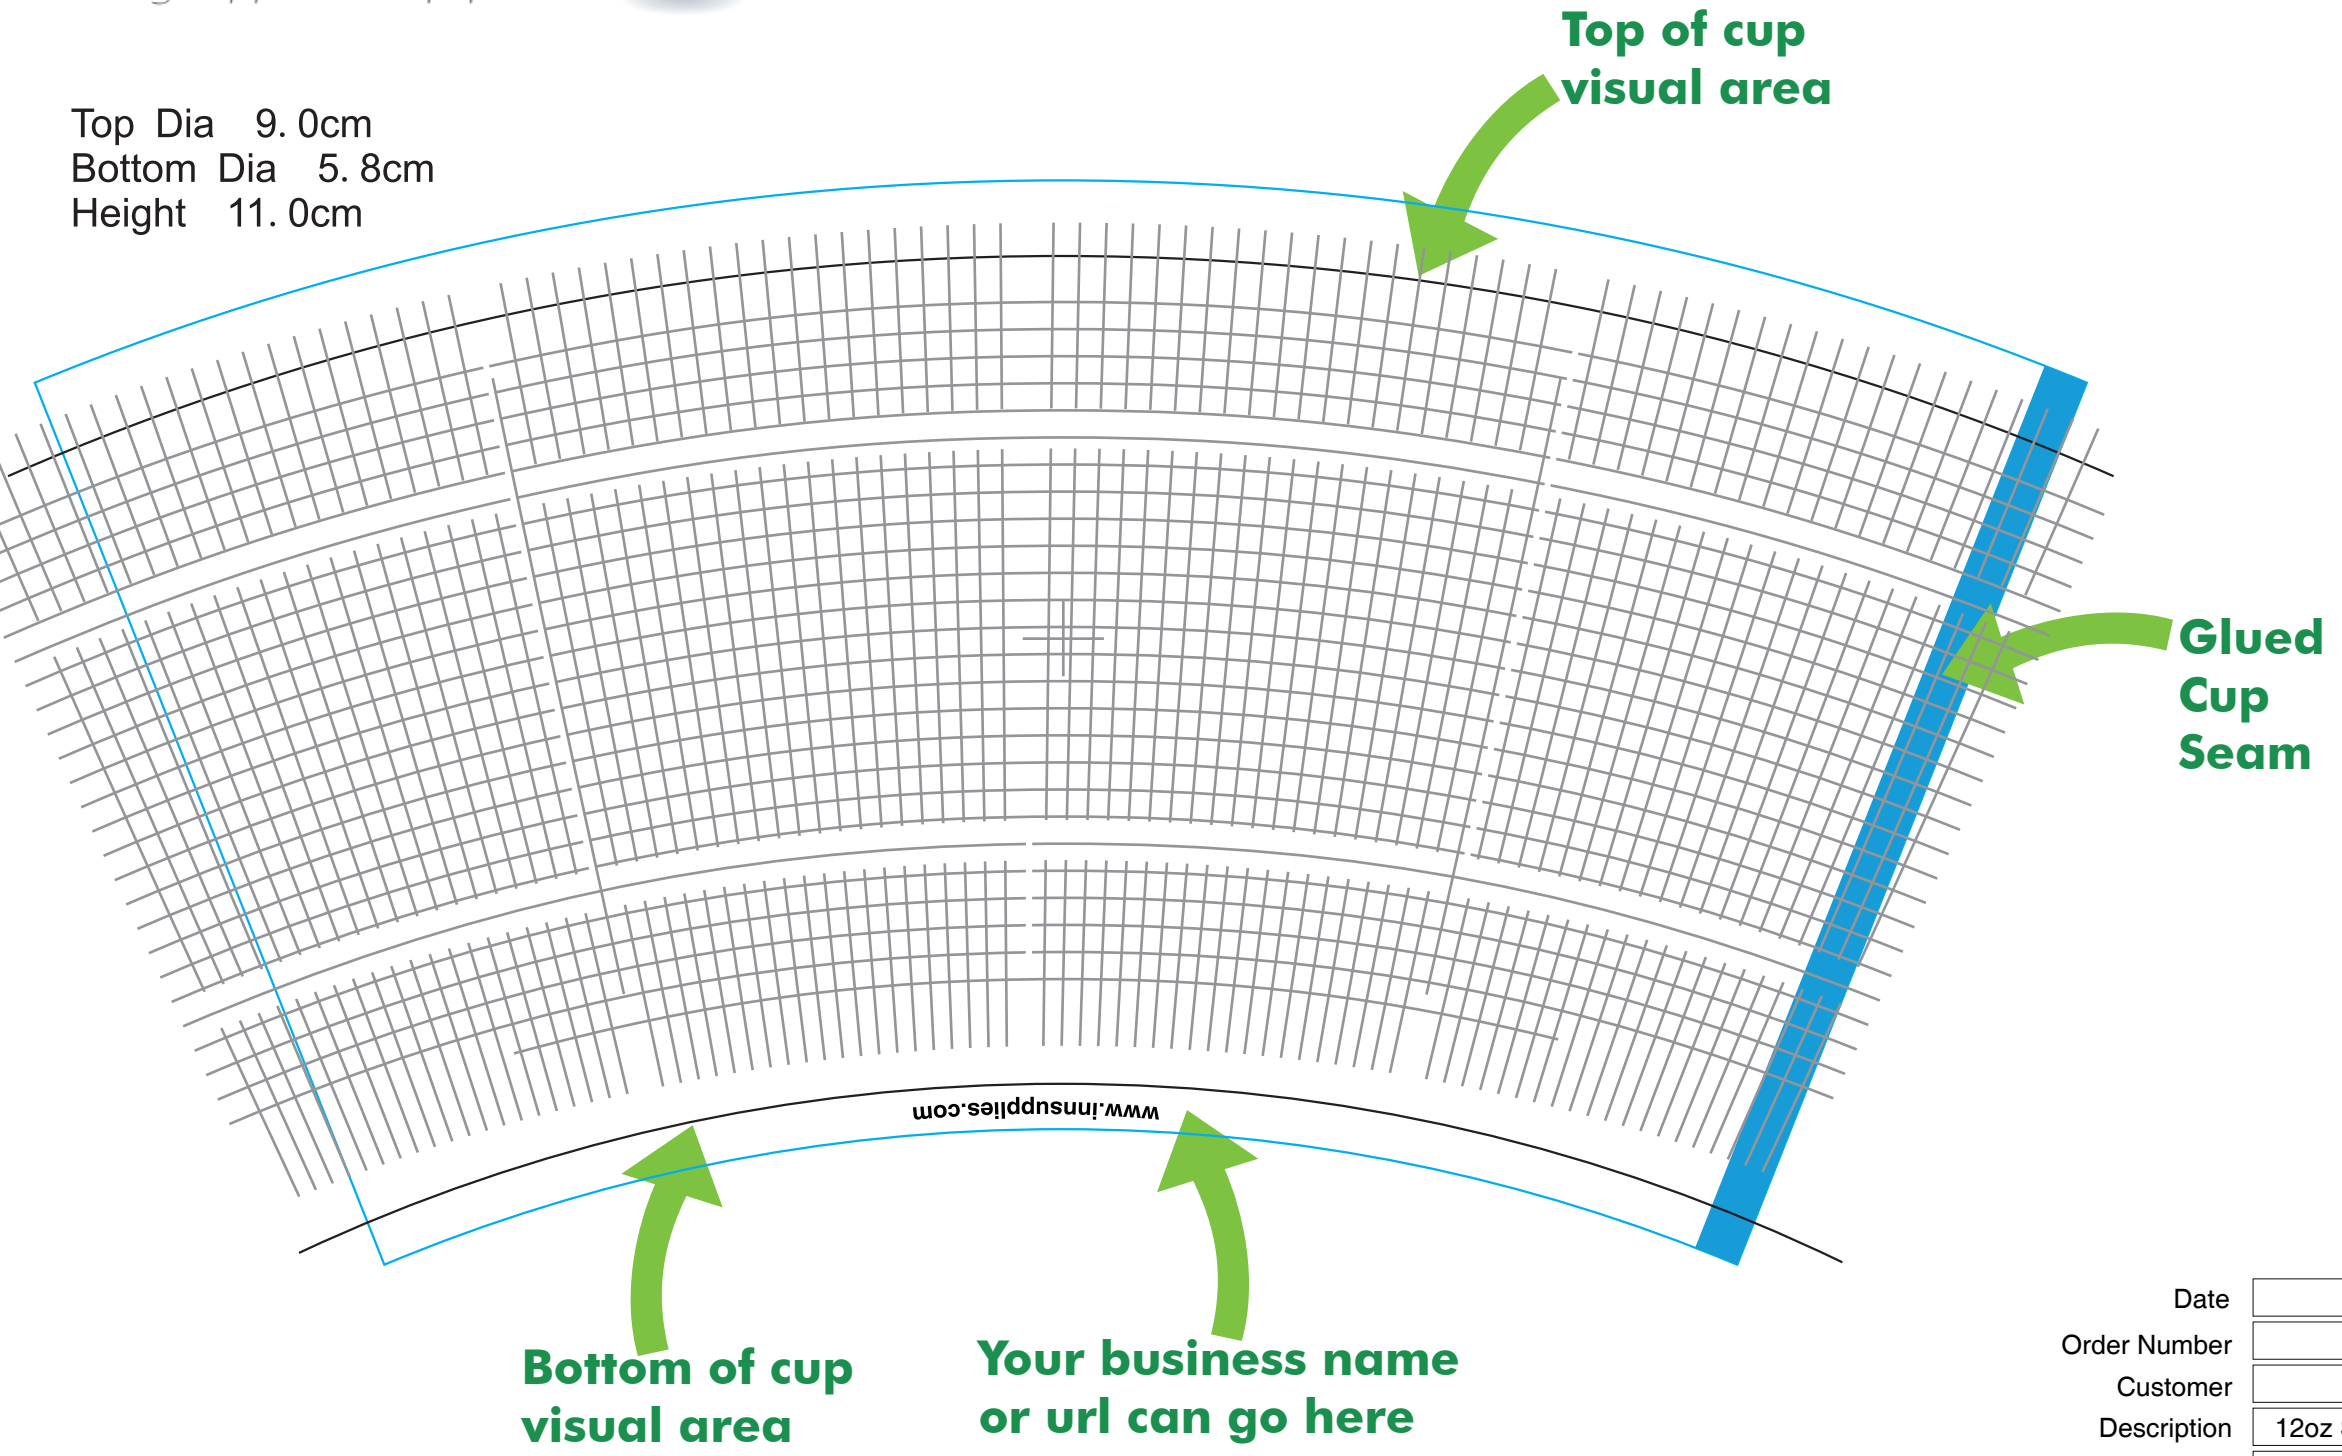

Vector artwork should be arranged between the Black curved lines and between the Blue left and right sides

Top Dia 9.0cm  
Bottom Dia 5.8cm  
Height 11.0cm

www.innsupplies.com

Signed   
Date   
Print Name

Date   
Order Number   
Customer   
Description