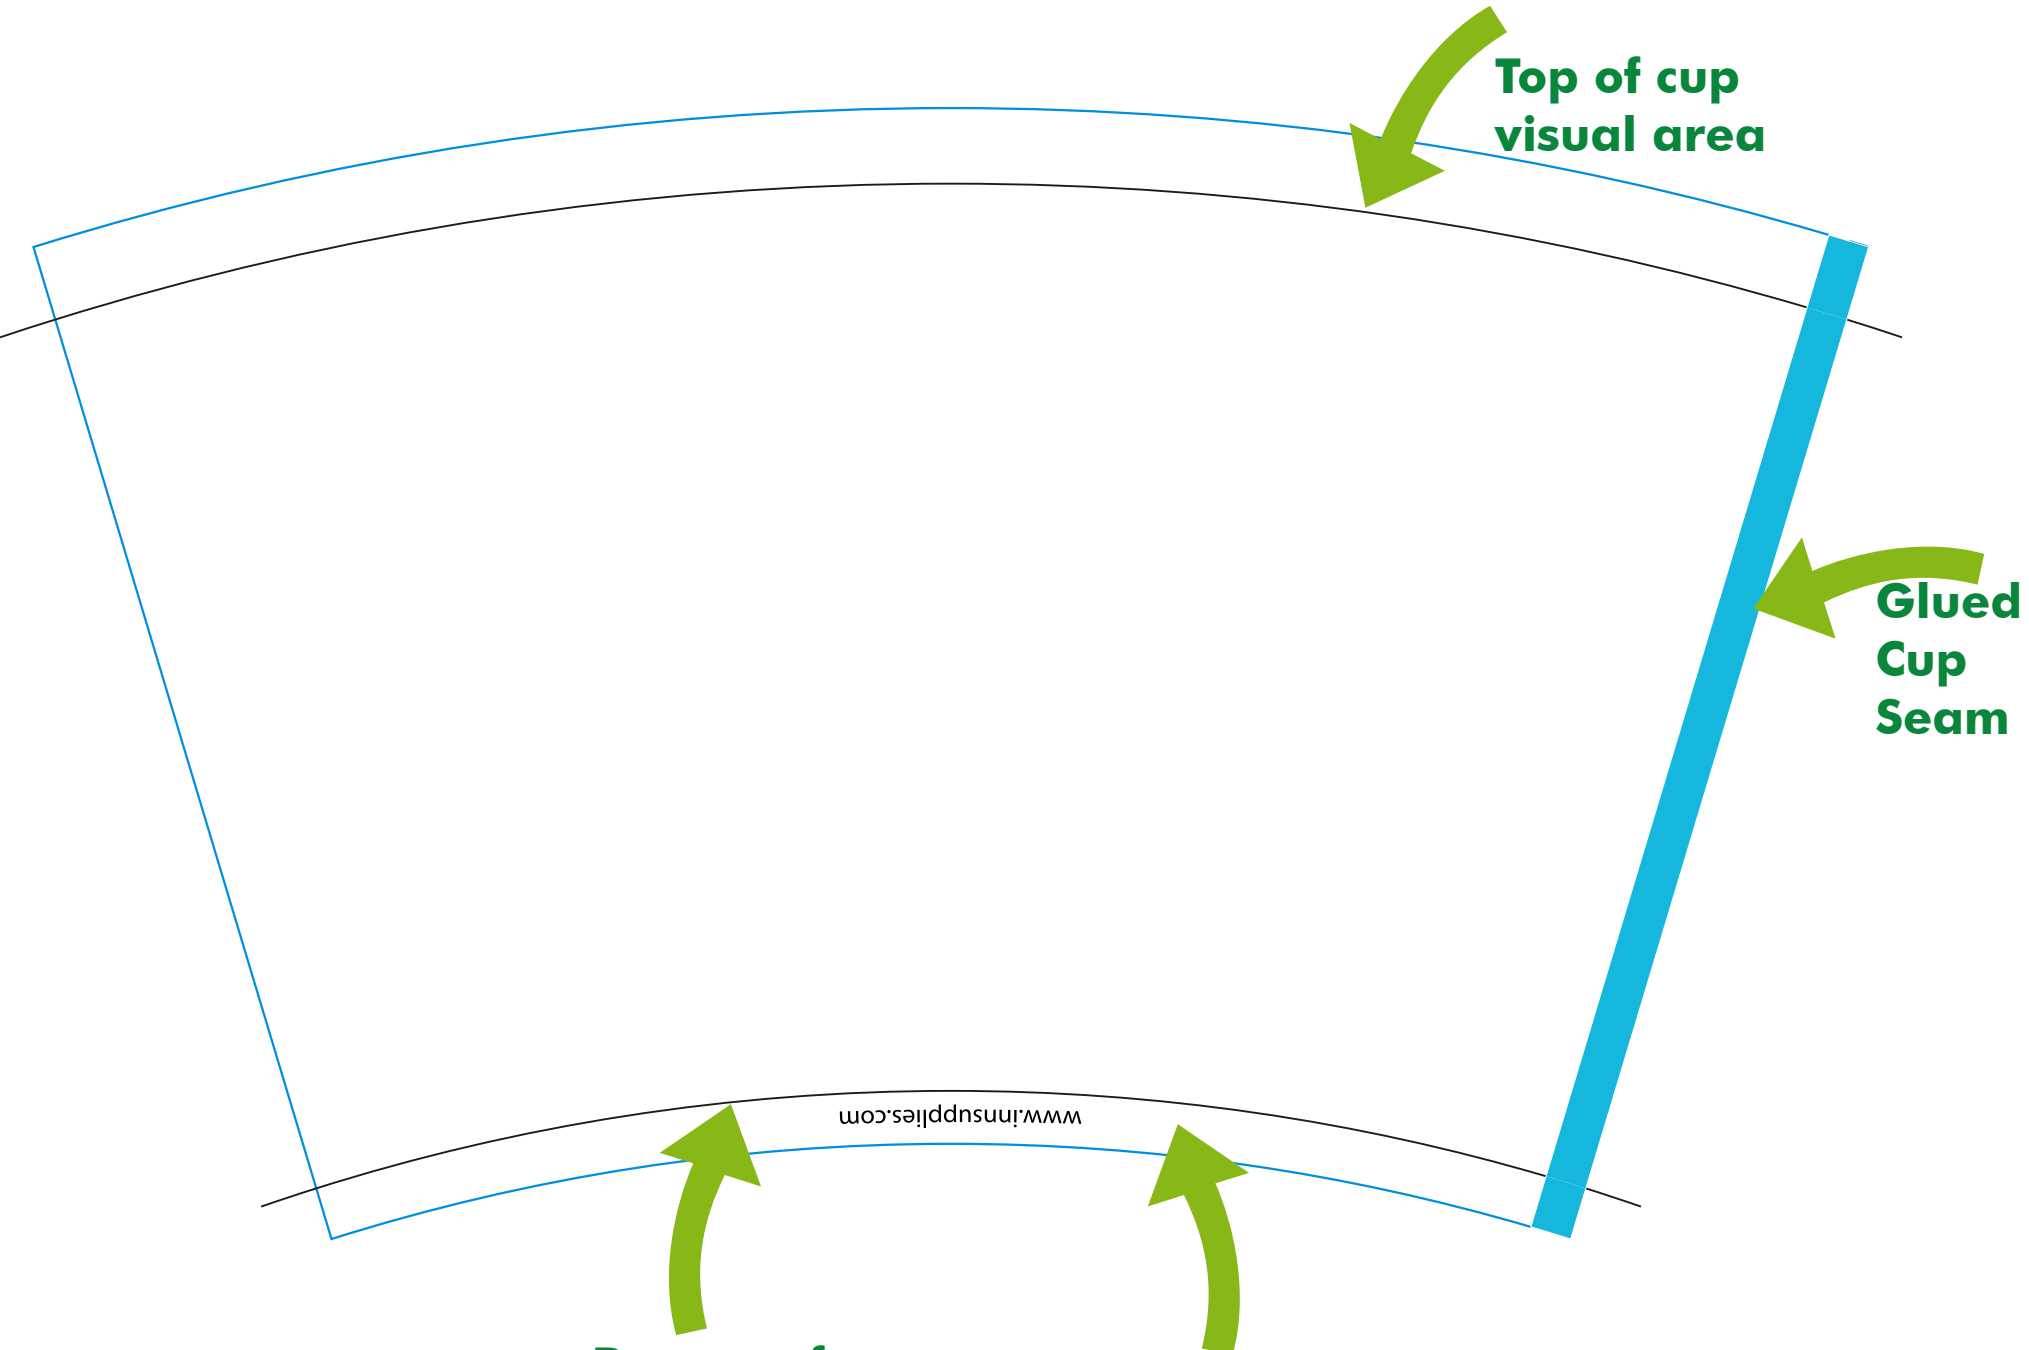

Vector artwork should be arranged between the Black curved lines and between the Blue left and right sides

**Bottom of cup visual area** **Your business name or url can go here**

Signed   
 Date   
 Print Name

Date   
 Order Number   
 Customer   
 Description