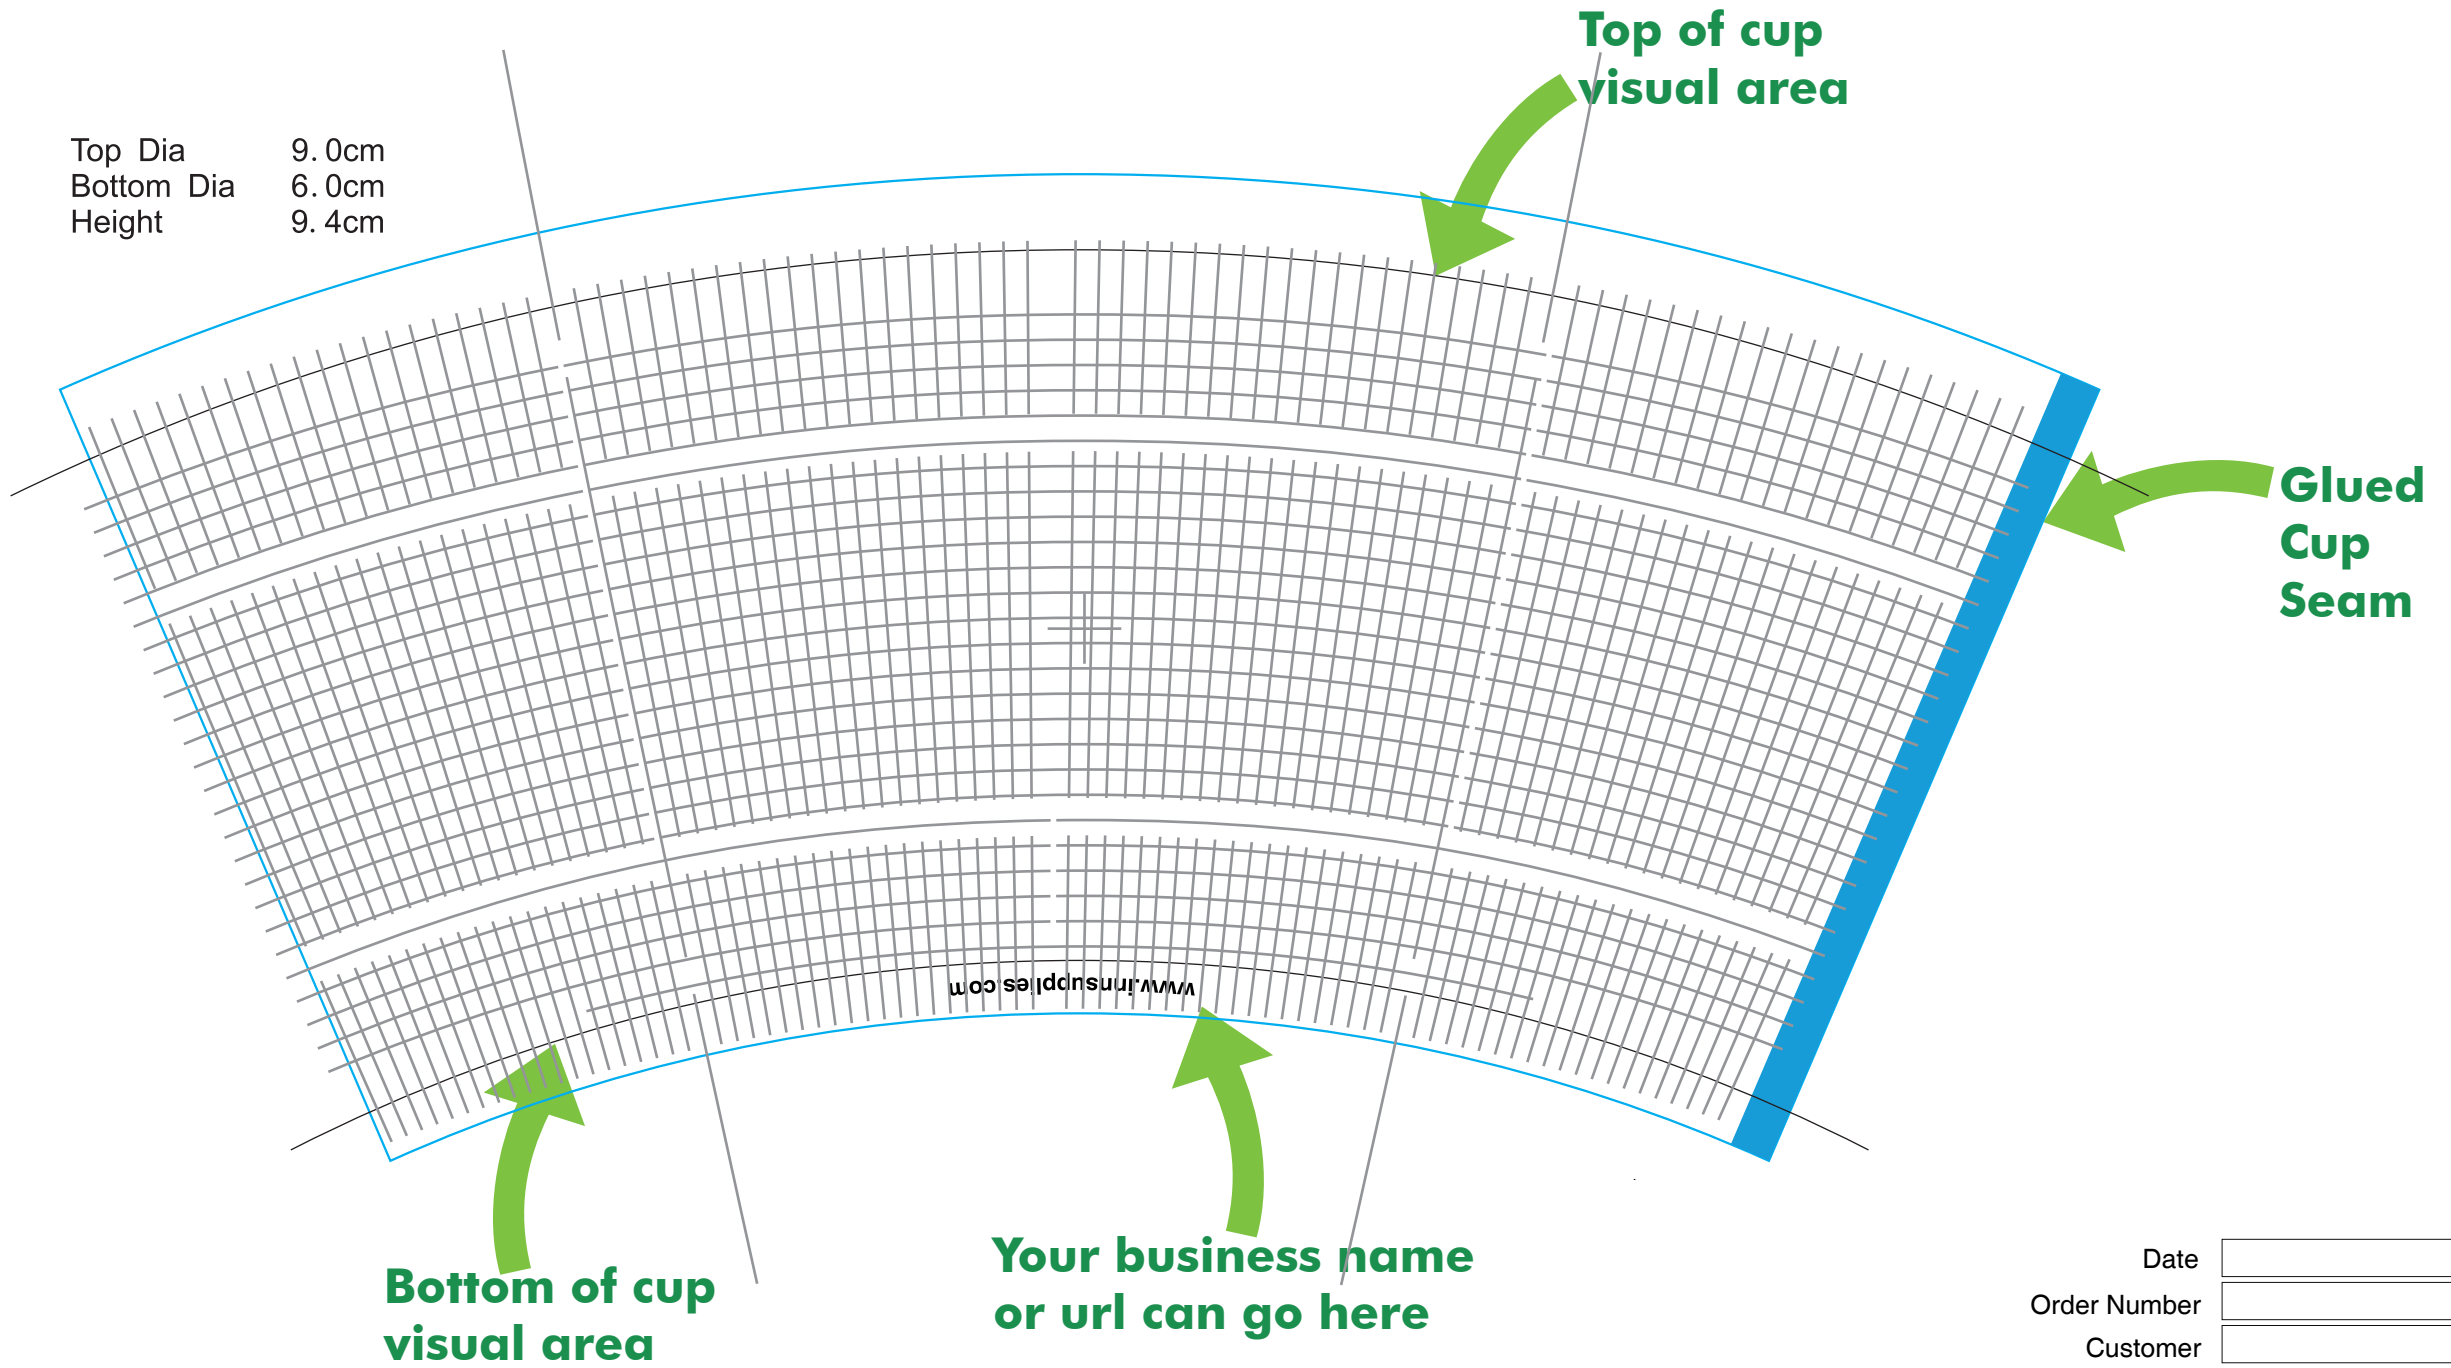

Vector artwork should be arranged between the Black curved lines and between the Blue left and right sides

Top Dia 9.0cm
Bottom Dia 6.0cm
Height 9.4cm

www.innsupplies.com

Date

Order Number

Customer

Description