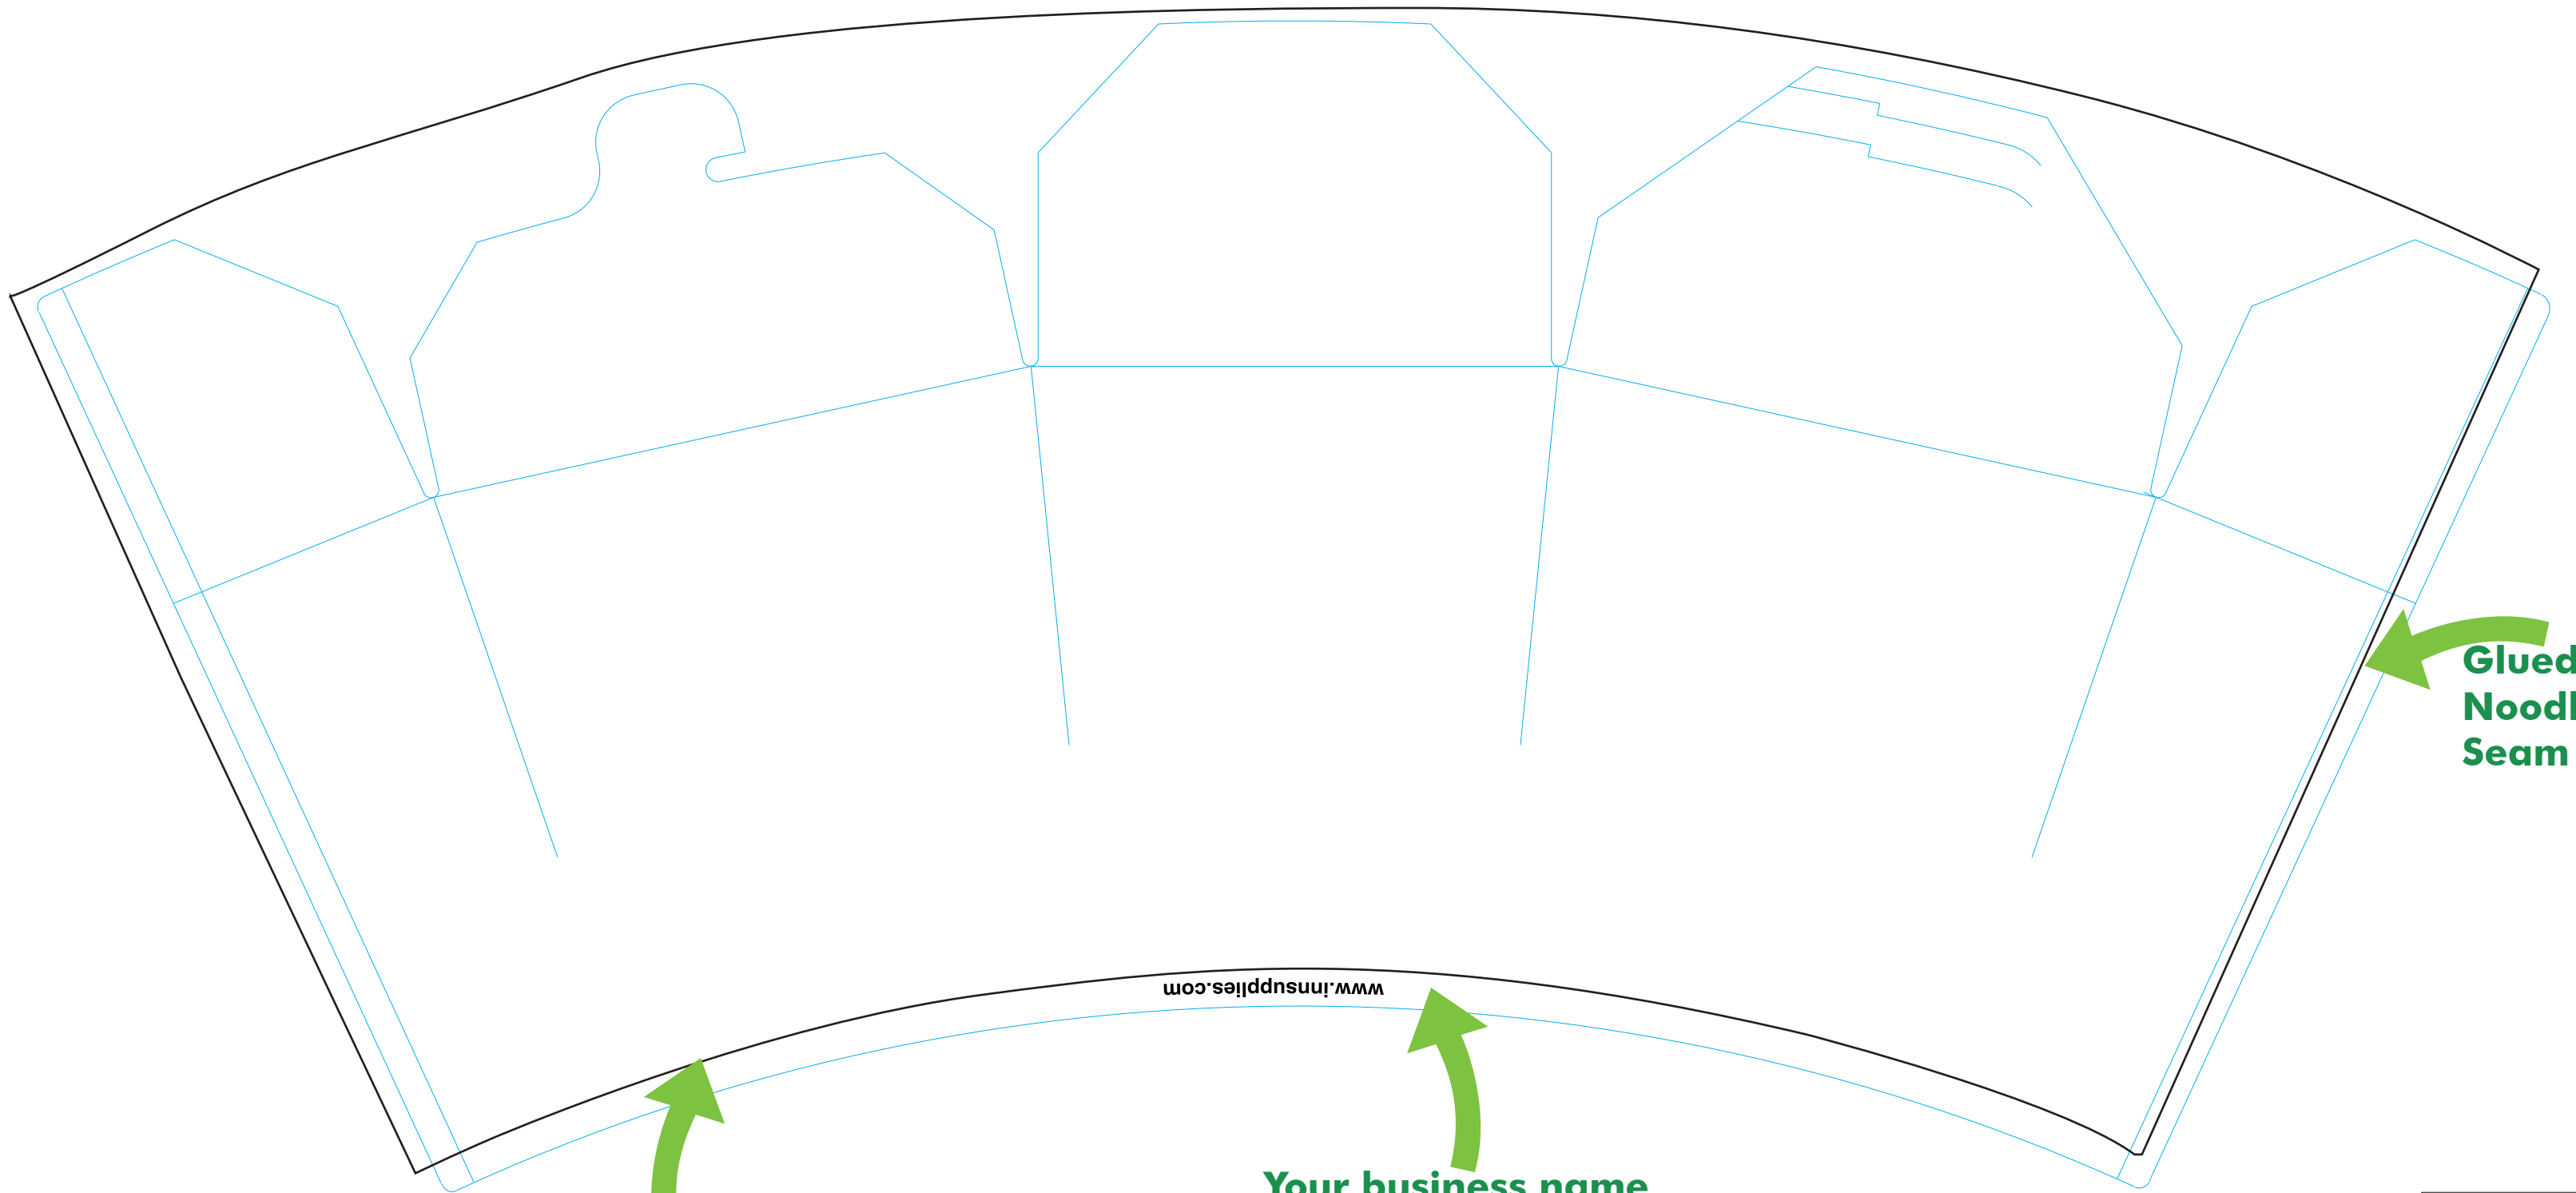

Vector artwork should be arranged inside the Blue lines.

Signed
Date
Print Name

Bottom of Noodle box visual area

Your business name or url can go here

Glued Noodle Box Seam

Date
Order Number
Customer
Description