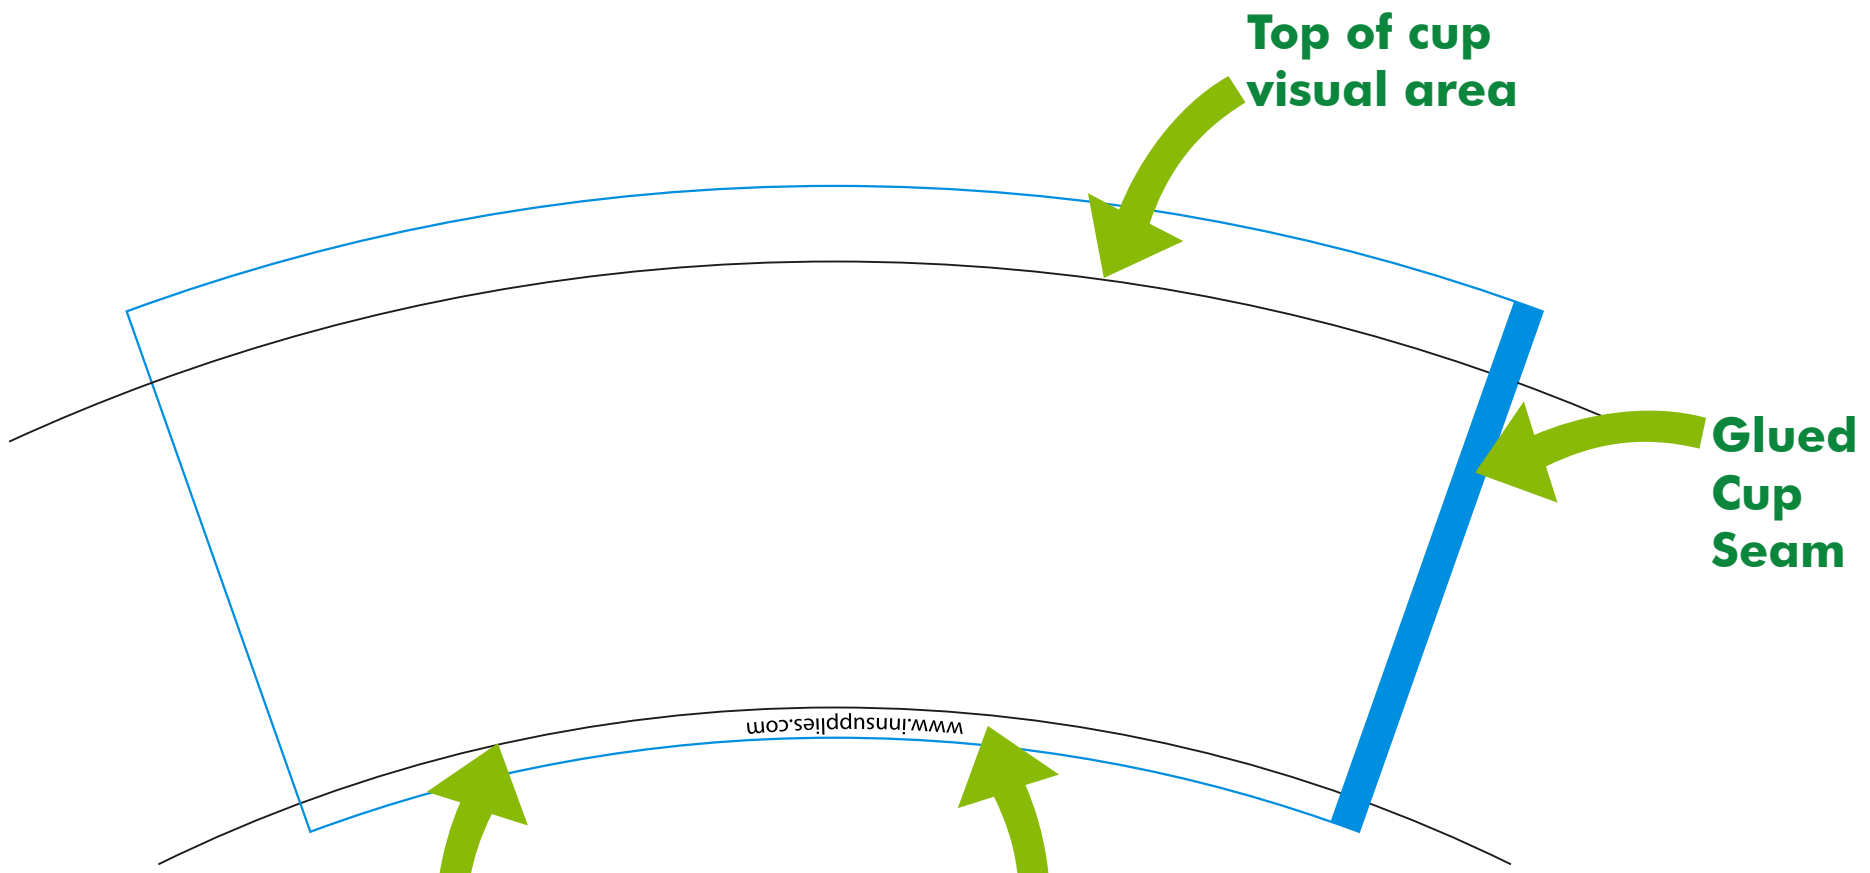

Vector artwork should be arranged between the Black curved lines and between the Blue left and right sides

Bottom of cup visual area

Your business name or url can go here

Date

Order Number

Customer

Description