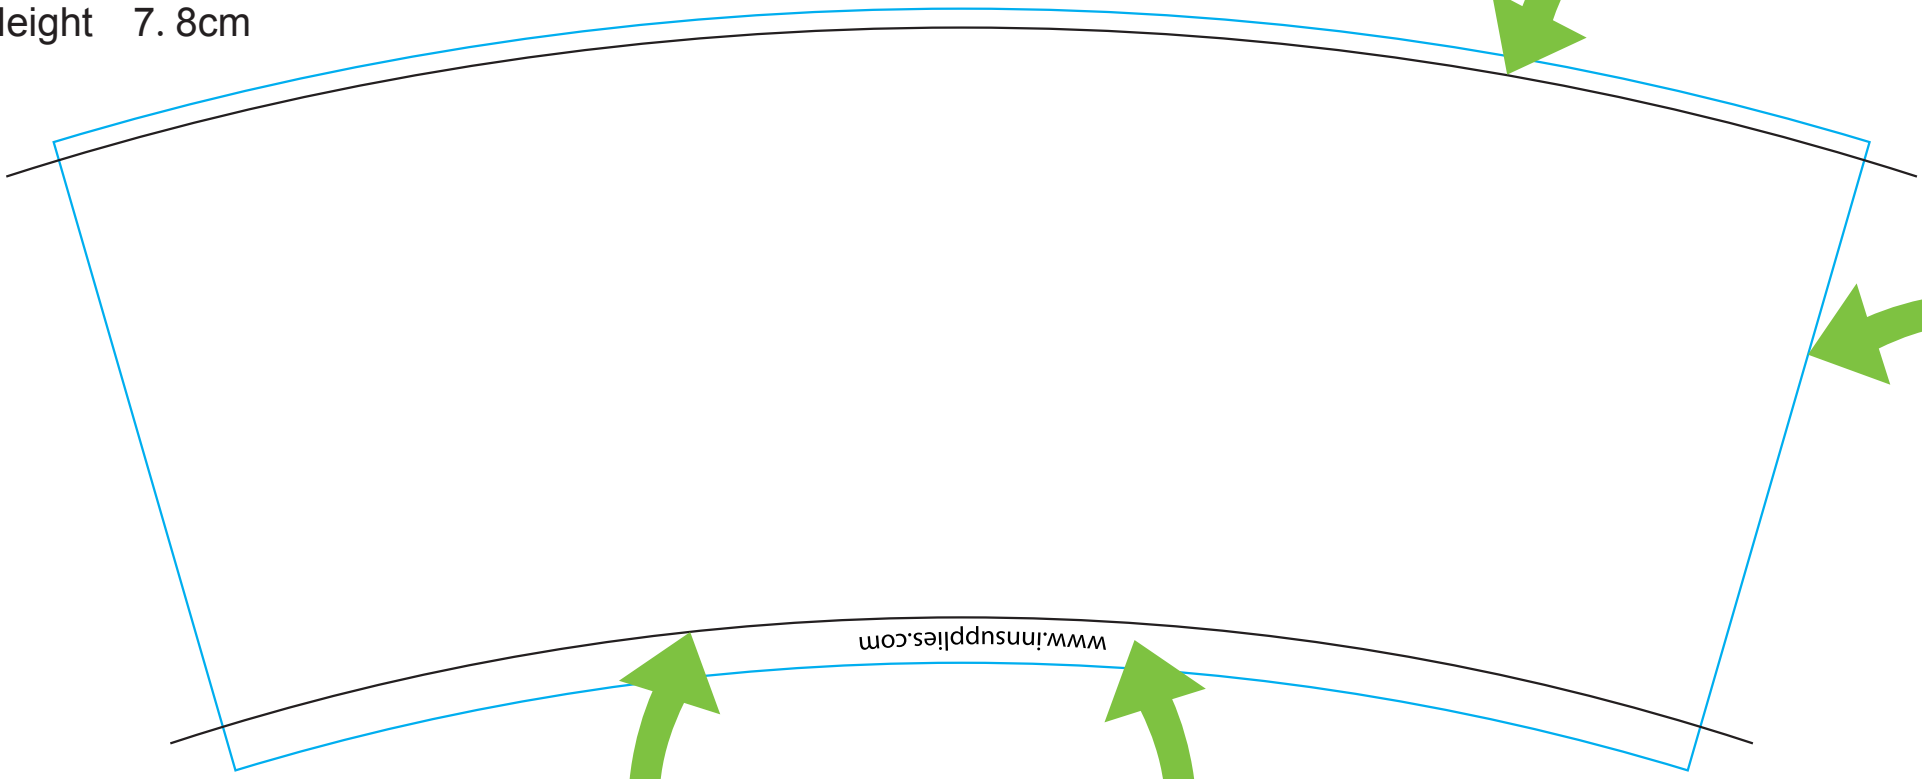

Vector artwork should be arranged between the Black curved lines and between the Blue left and right sides

Top Dia 8.0cm
Bottom Dia 5.5cm
Height 7.8cm

Top of cup visual area

Glued Cup Seam

Bottom of cup visual area