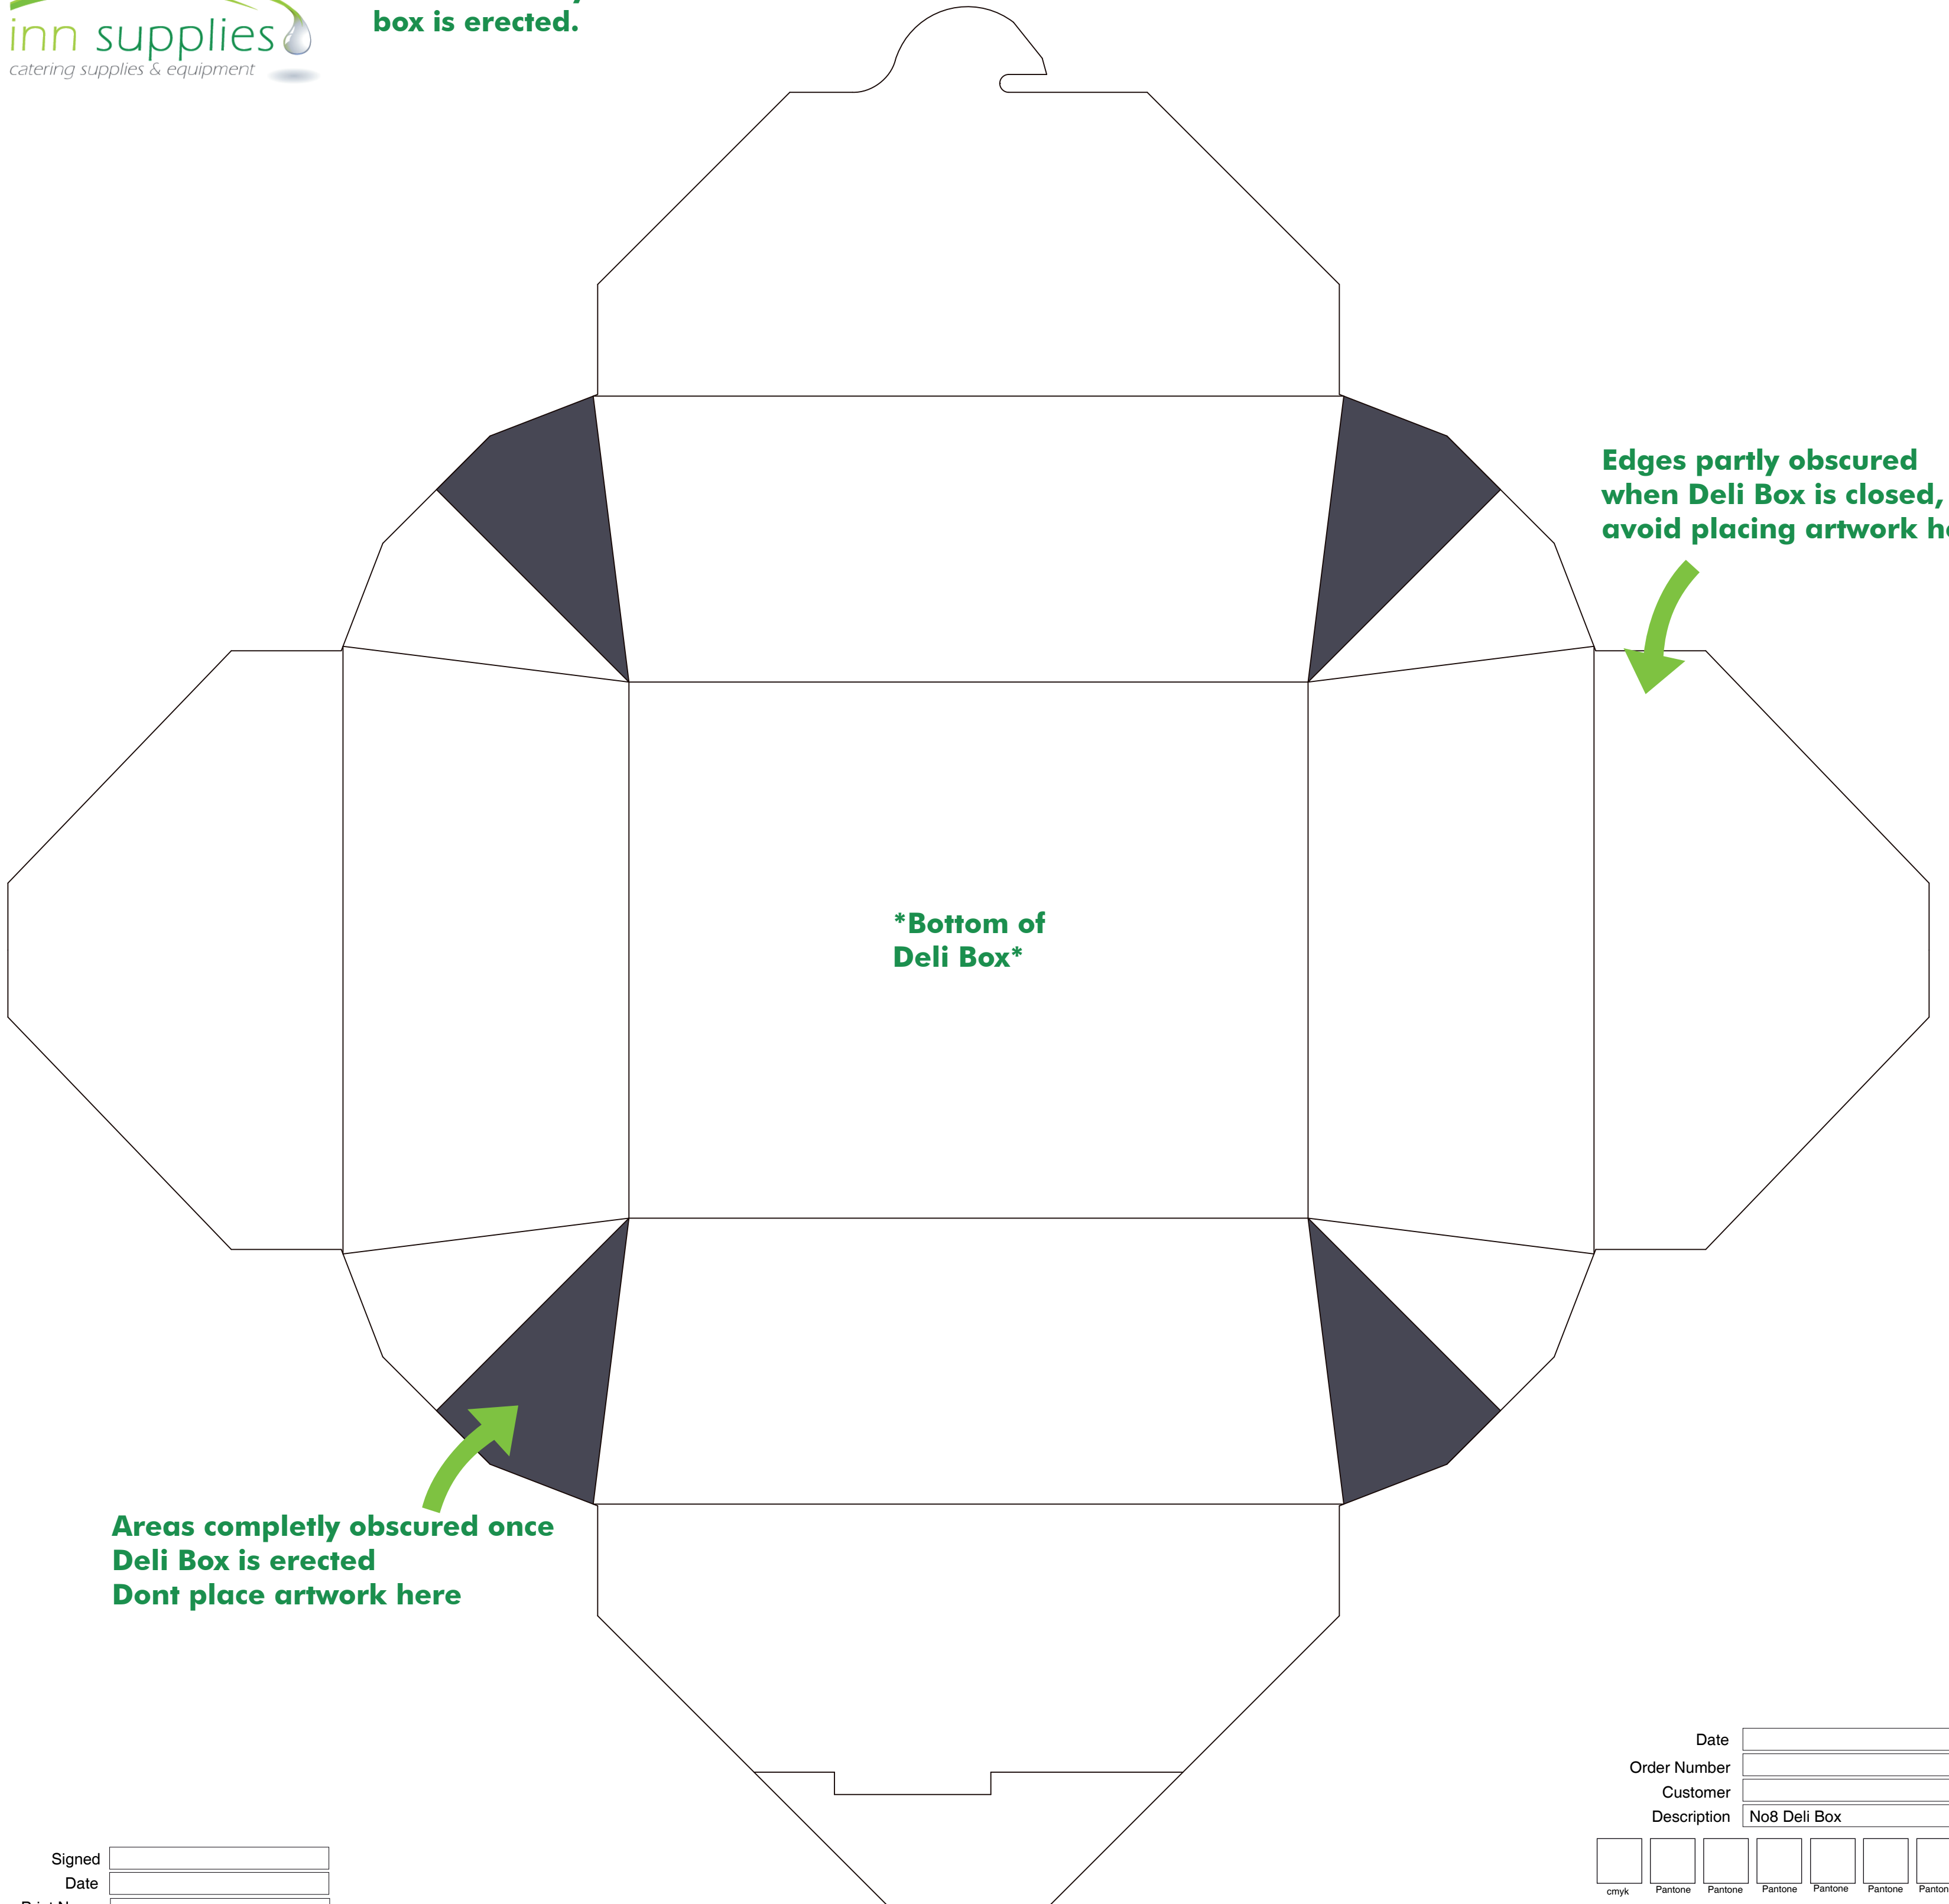

Vector artwork should be arranged inside the Black lines. The Grey shaded areas are obscured once the Deli box is erected.

Edges partly obscured when Deli Box is closed, avoid placing artwork here

Bottom of Deli Box

Areas completely obscured once Deli Box is erected Dont place artwork here

Signed
Date
Print Name

Date
Order Number
Customer
Description

cmyk Pantone Pantone Pantone Pantone Pantone Pantone