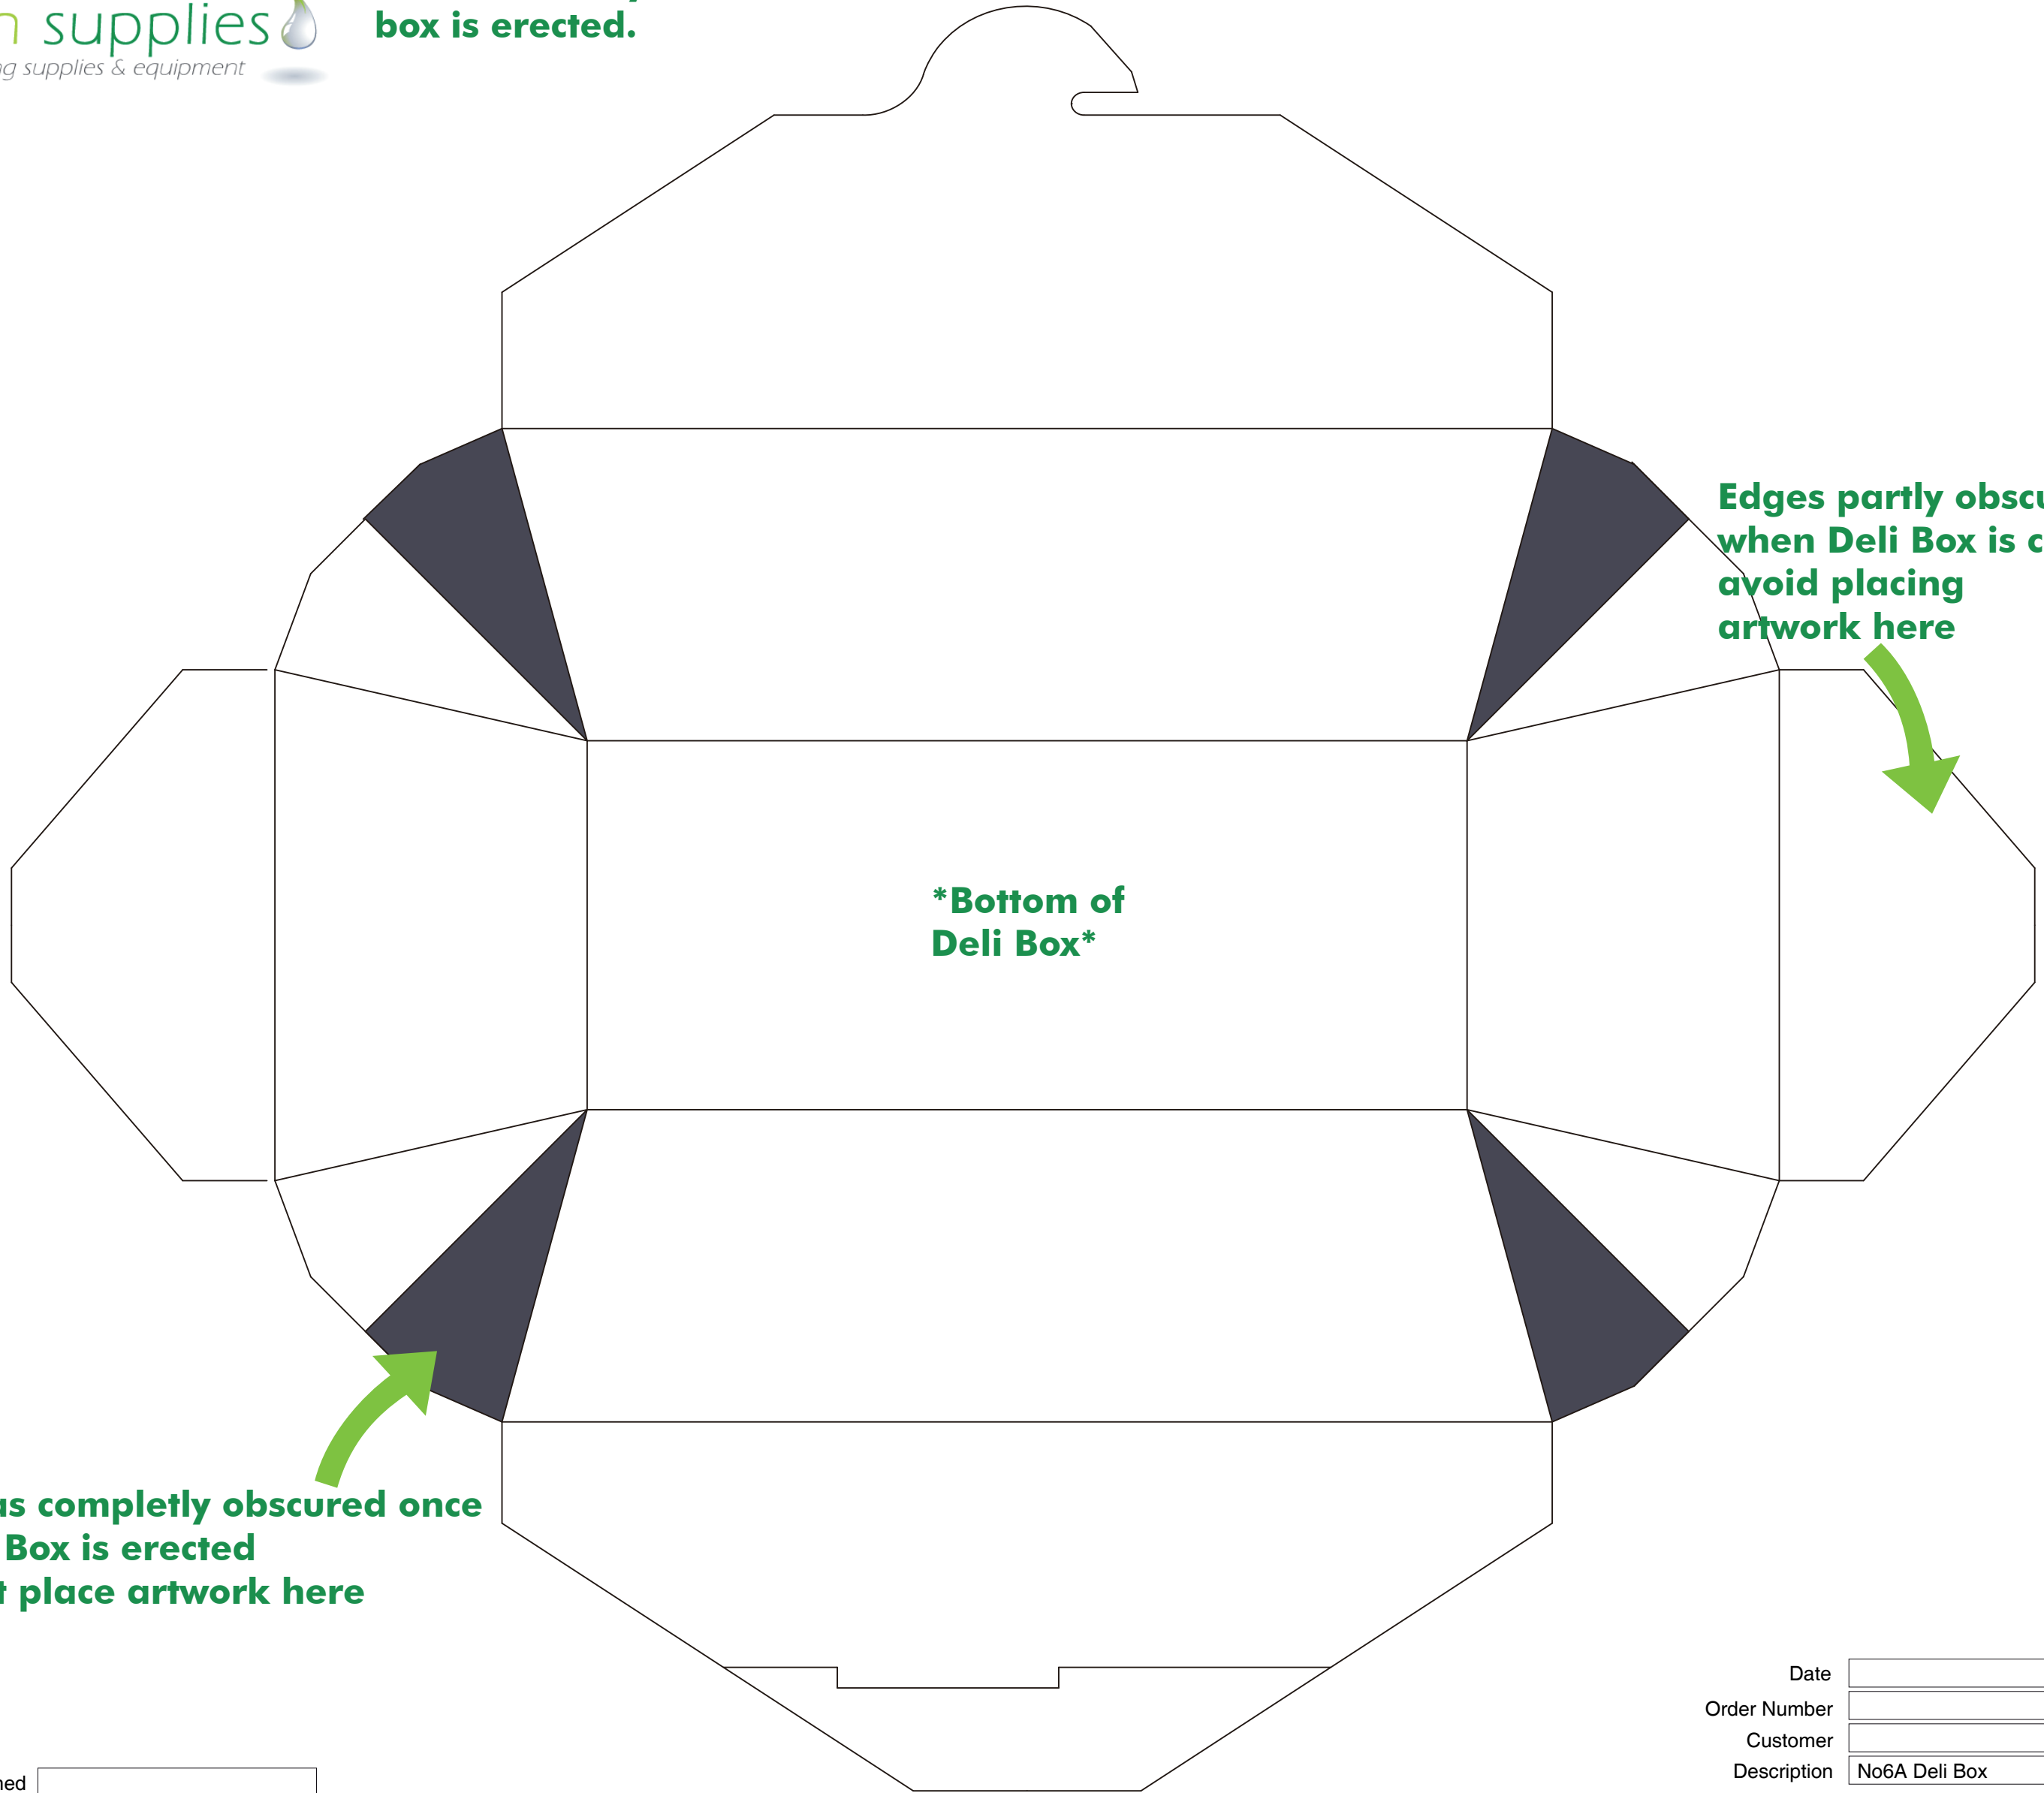

Vector artwork should be arranged inside the Black lines. The Grey shaded areas are obscured once the Deli box is erected.

Edges partly obscured when Deli Box is closed, avoid placing artwork here

Bottom of Deli Box

Areas completely obscured once Deli Box is erected Dont place artwork here

Signed
 Date
 Print Name

Date
 Order Number
 Customer
 Description