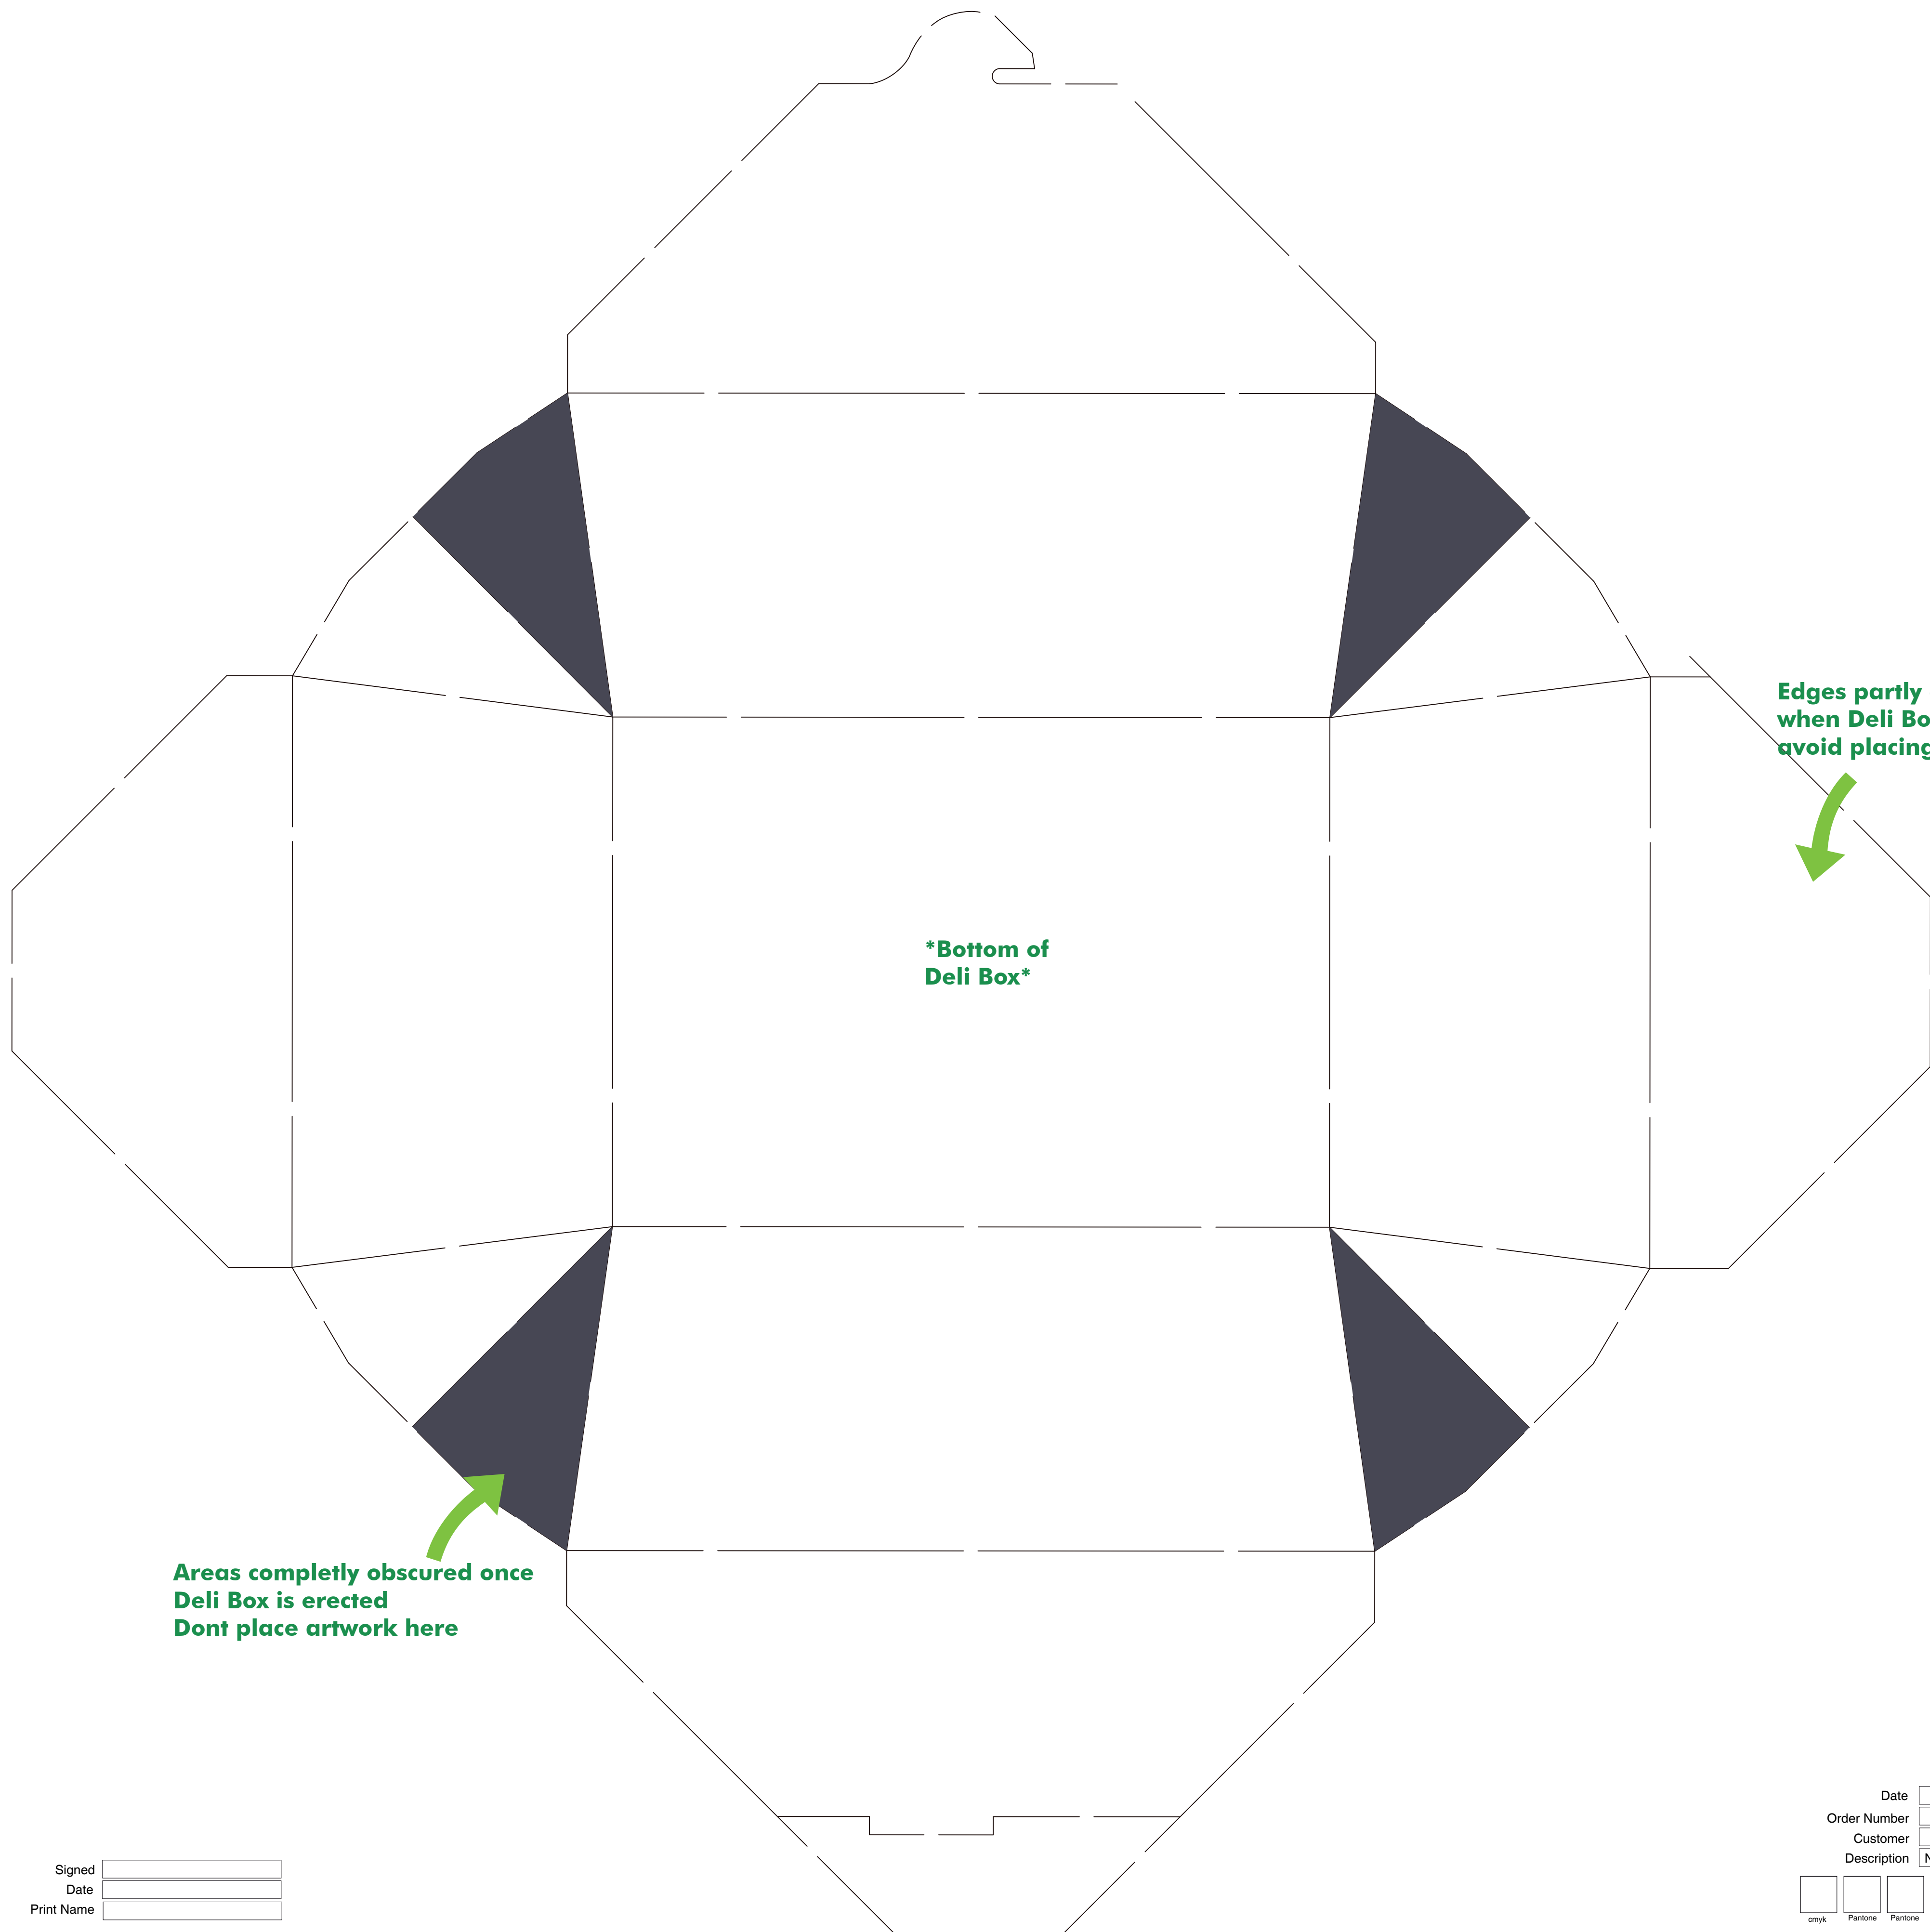

**Vector artwork should be arranged inside the Black lines. The Grey shaded areas are obscured once the Deli box is erected.**

**Edges partly obscured when Deli Box is closed, avoid placing artwork here**

**\*Bottom of Deli Box\***

**Areas completely obscured once Deli Box is erected Dont place artwork here**

Signed   
Date   
Print Name

Date   
Order Number   
Customer   
Description   
        
cmYk Pantone Pantone Pantone Pantone Pantone Pantone