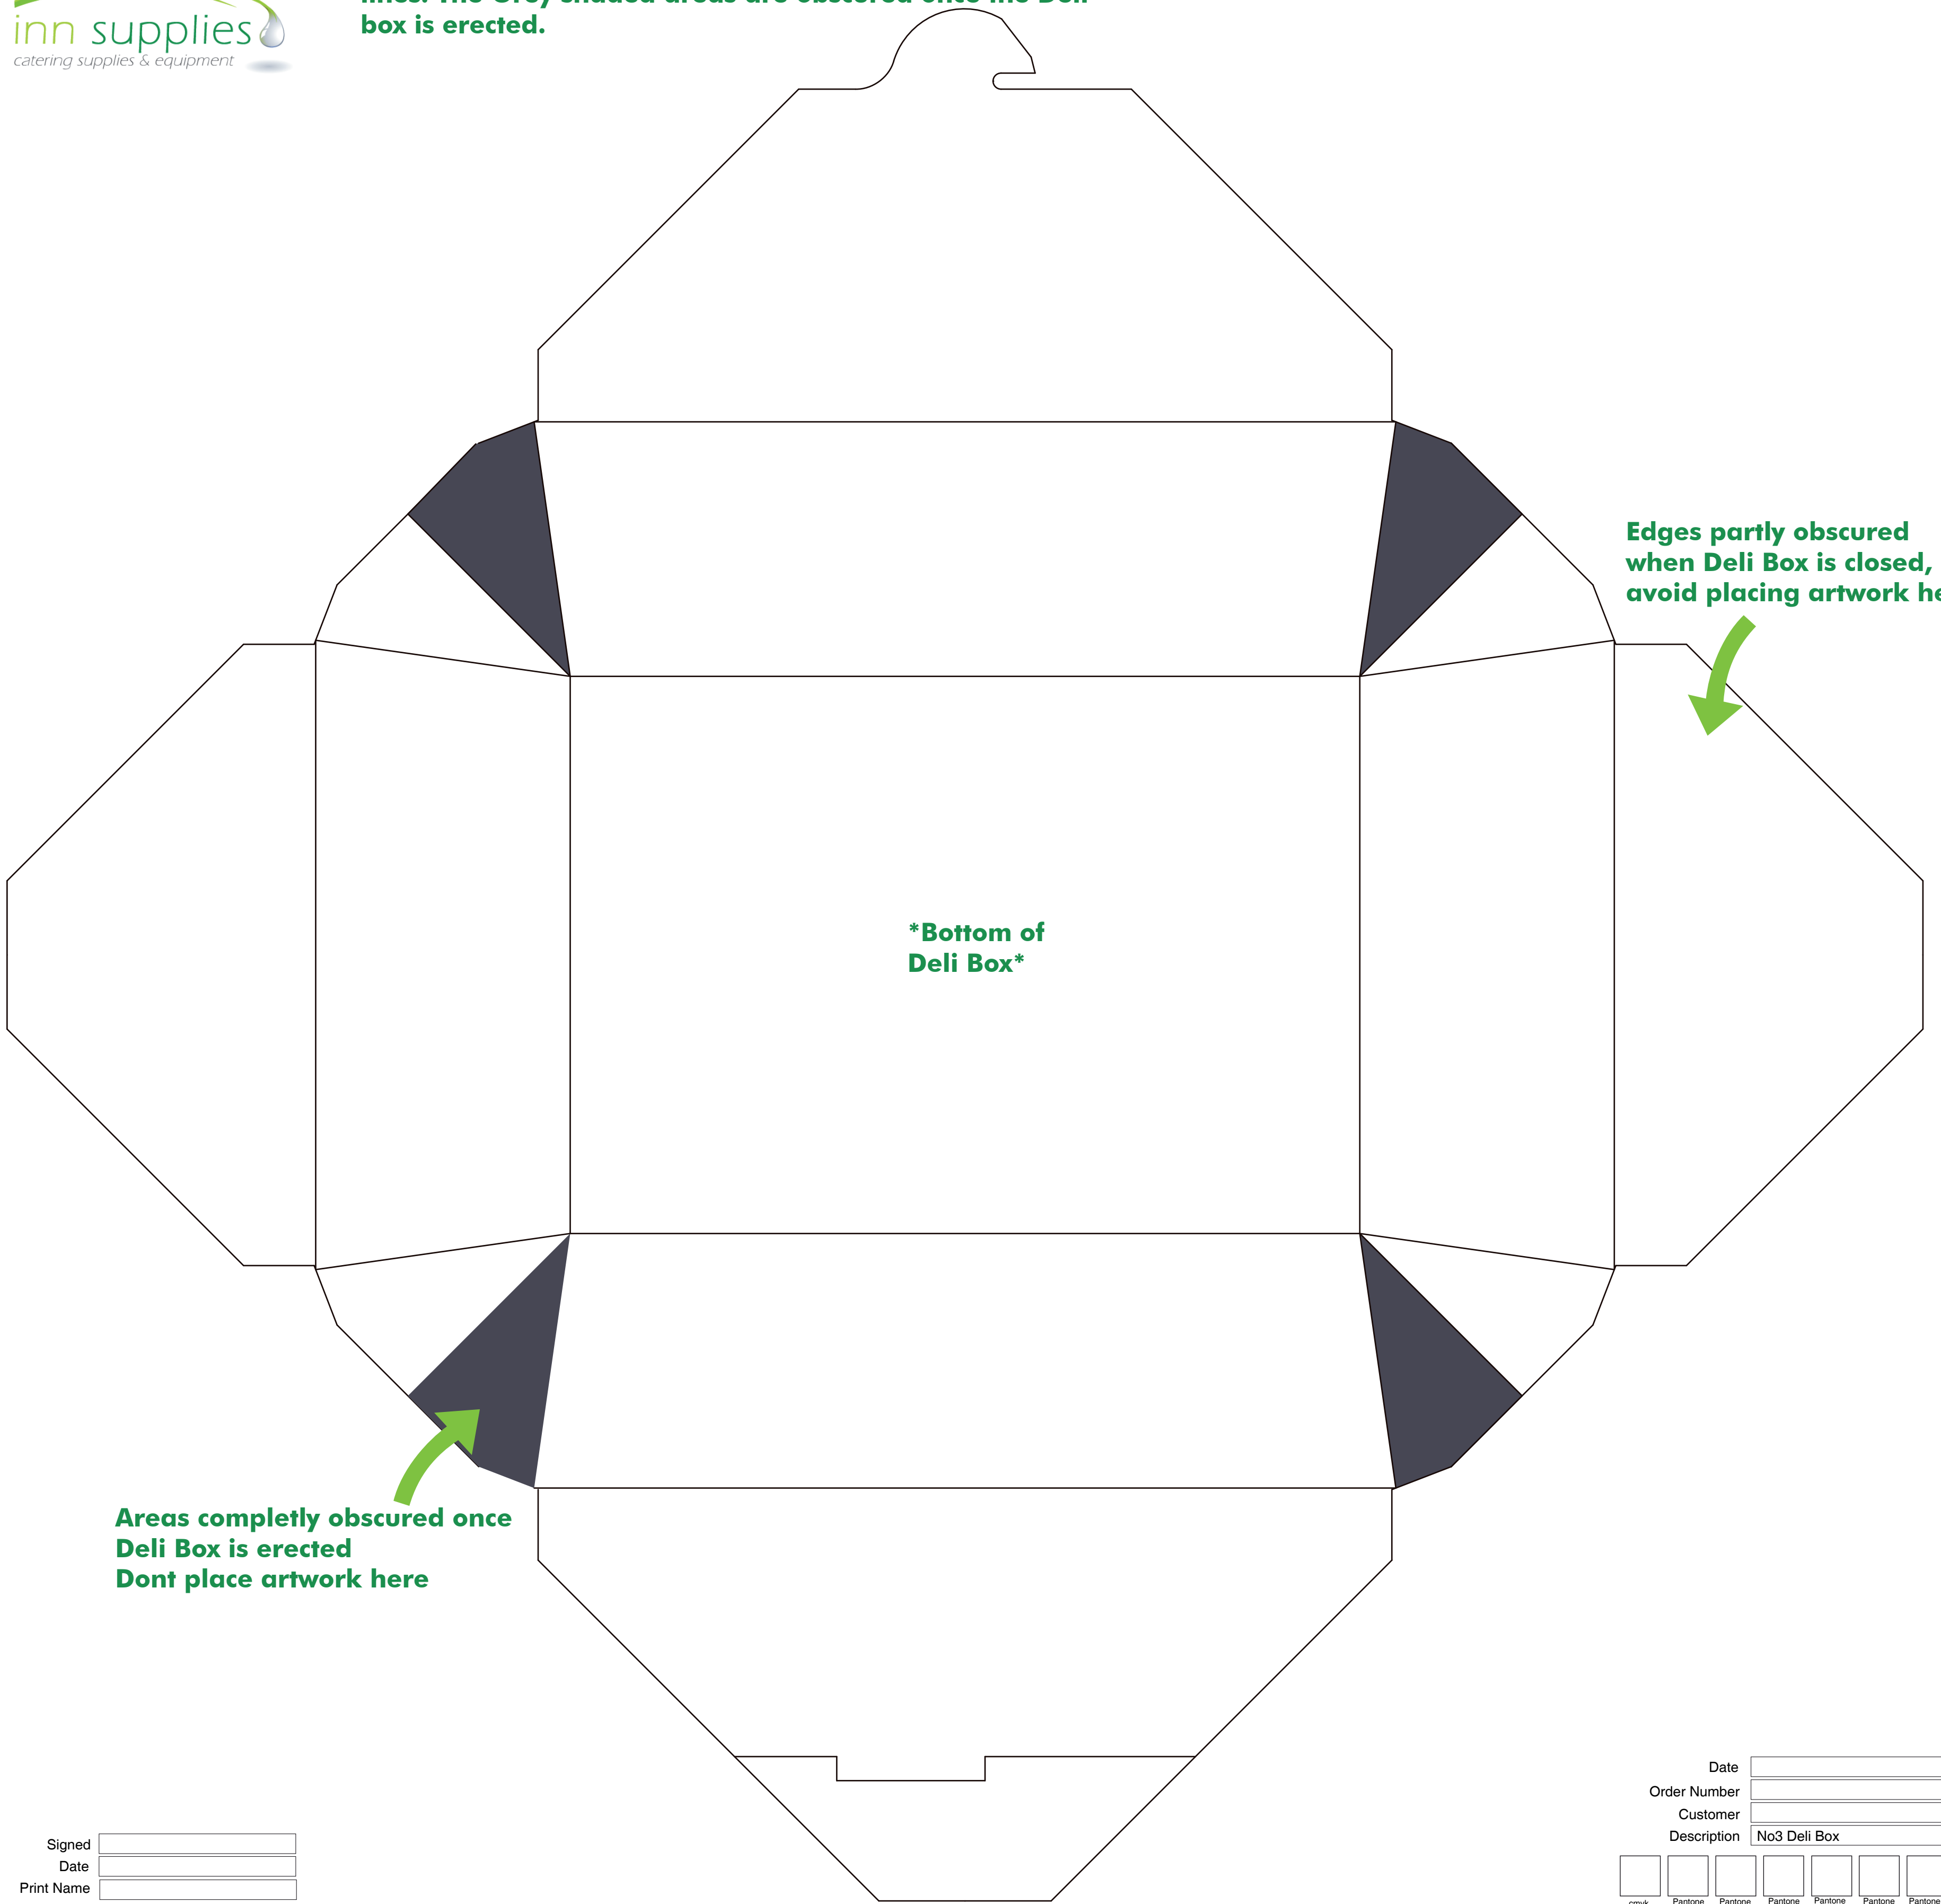

Vector artwork should be arranged inside the Black lines. The Grey shaded areas are obscured once the Deli box is erected.

Edges partly obscured when Deli Box is closed, avoid placing artwork here

Bottom of Deli Box

Areas completely obscured once Deli Box is erected Dont place artwork here

Signed
Date
Print Name

Date
Order Number
Customer
Description