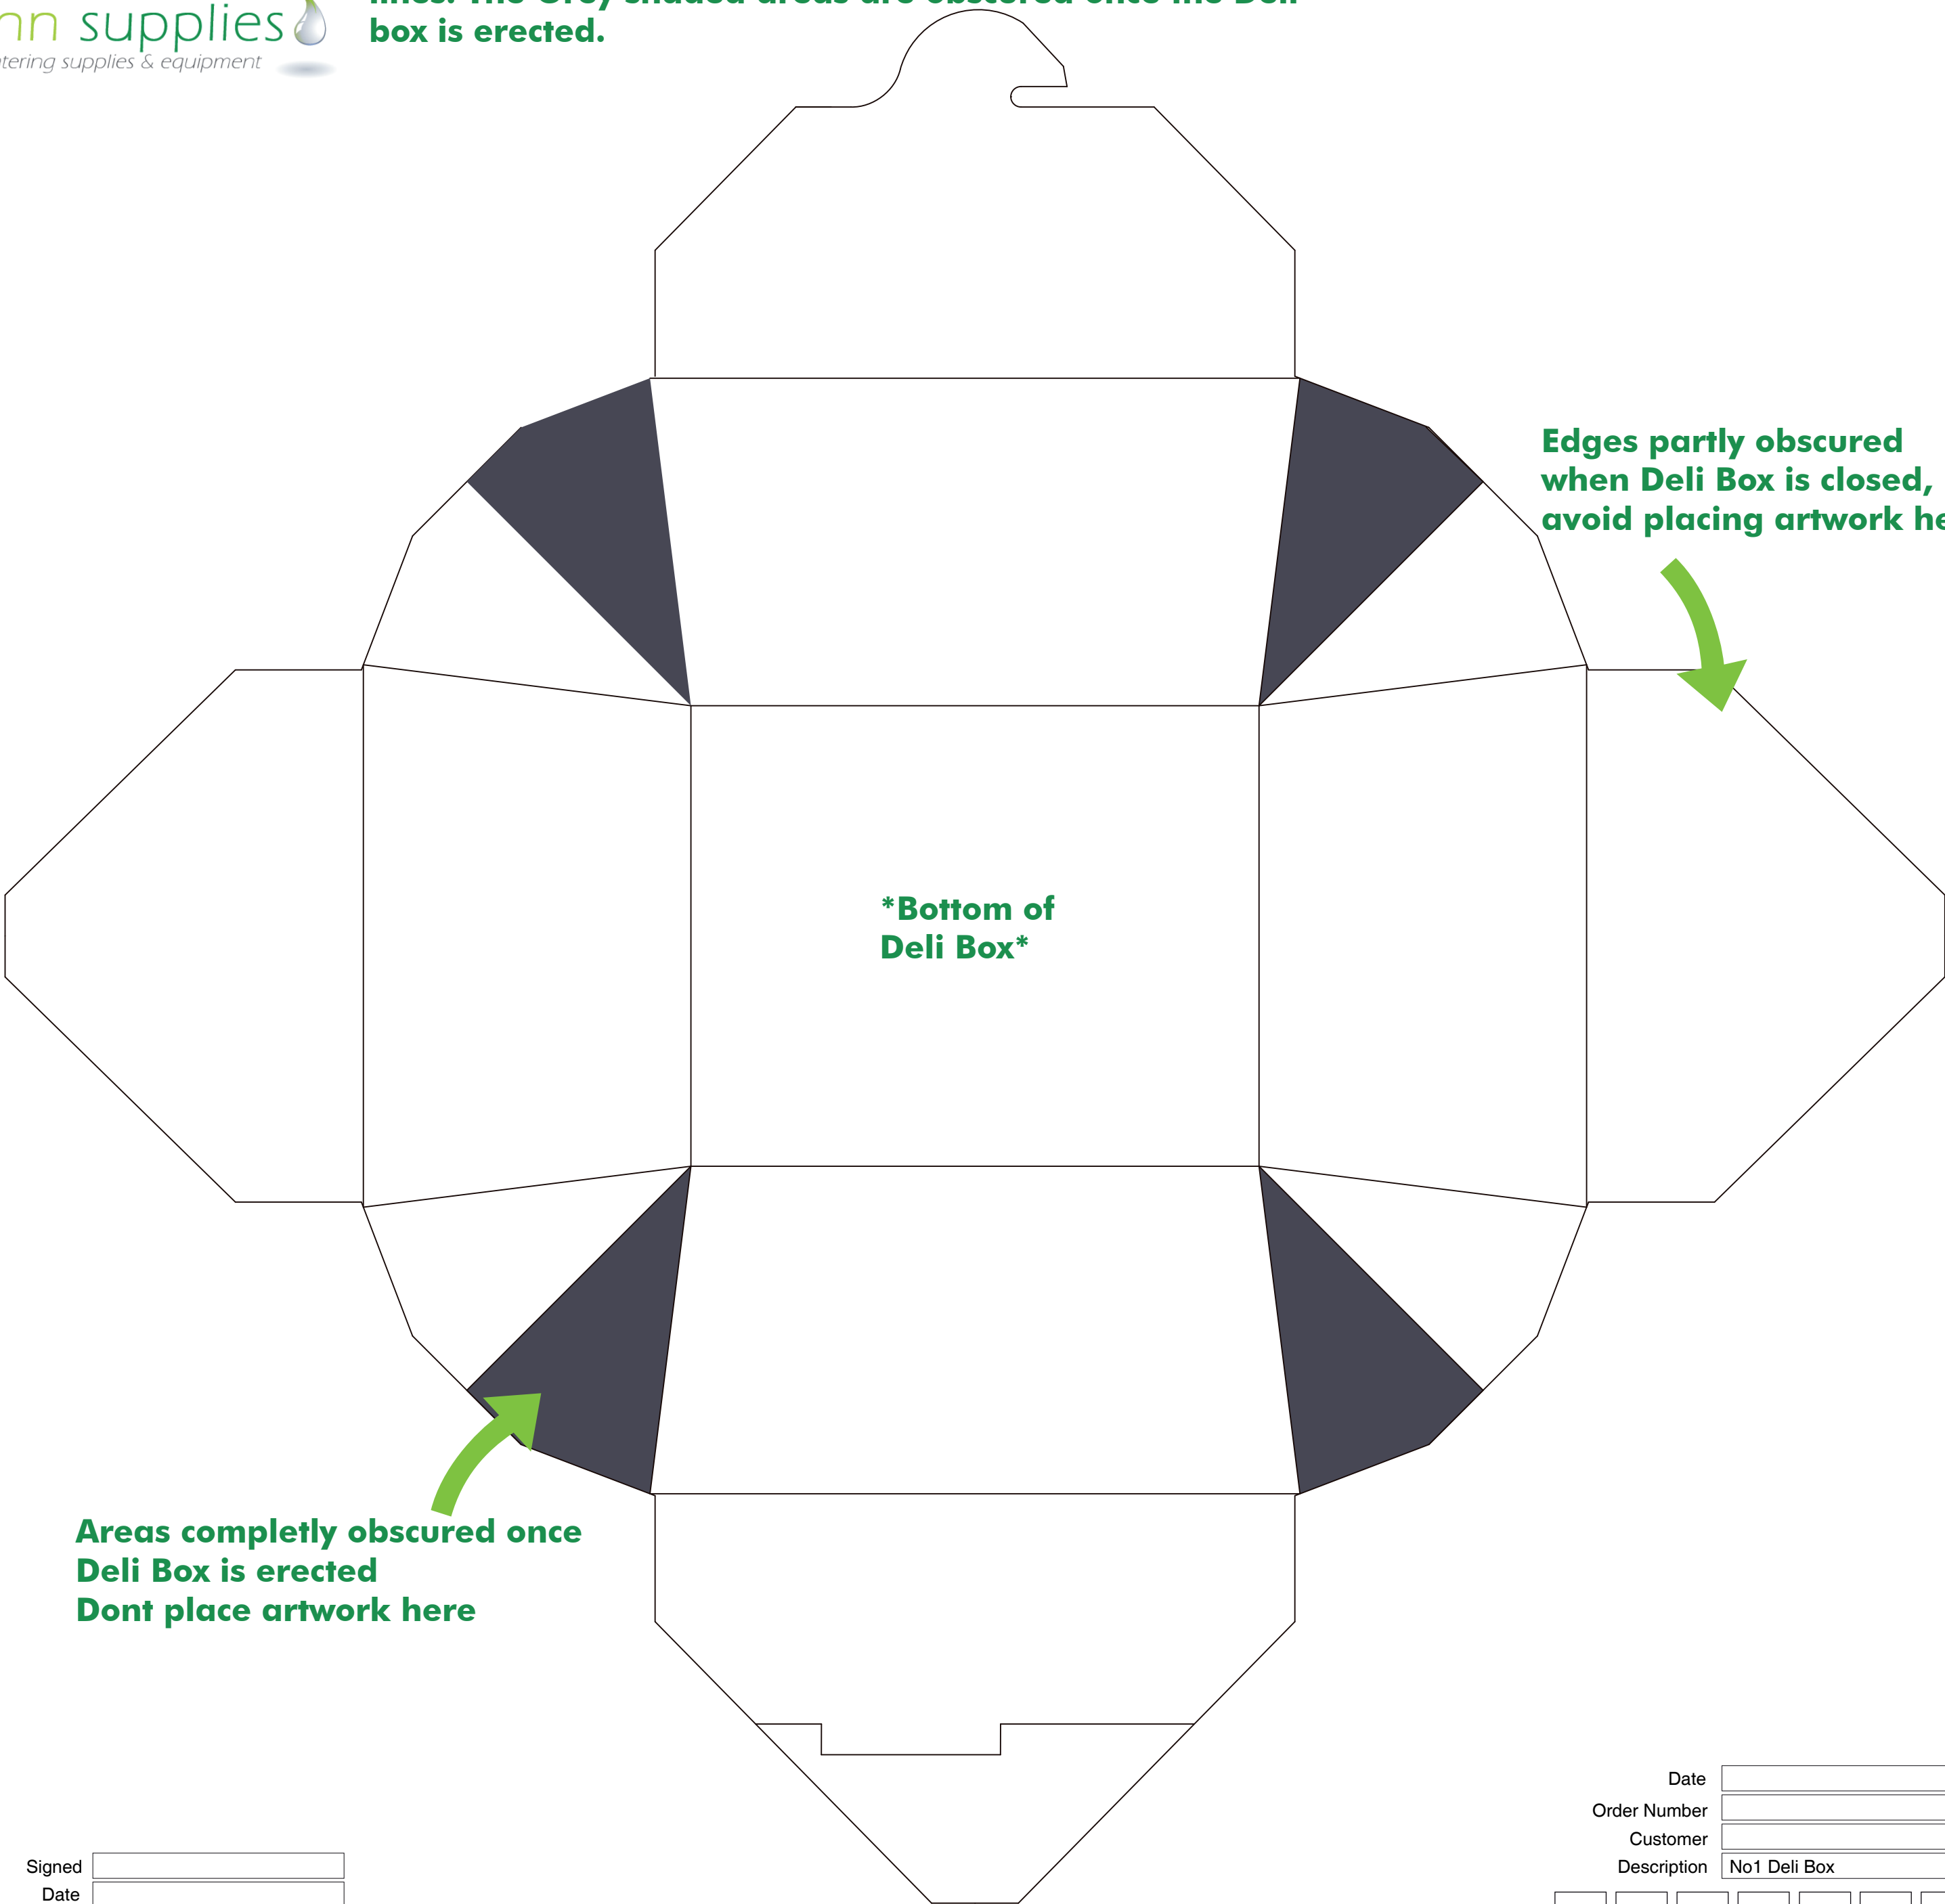

**Vector artwork should be arranged inside the Black lines. The Grey shaded areas are obscured once the Deli box is erected.**

**Edges partly obscured when Deli Box is closed, avoid placing artwork here**

**\*Bottom of Deli Box\***

**Areas completely obscured once Deli Box is erected Dont place artwork here**

Signed

Date

Print Name

Date

Order Number

Customer

Description