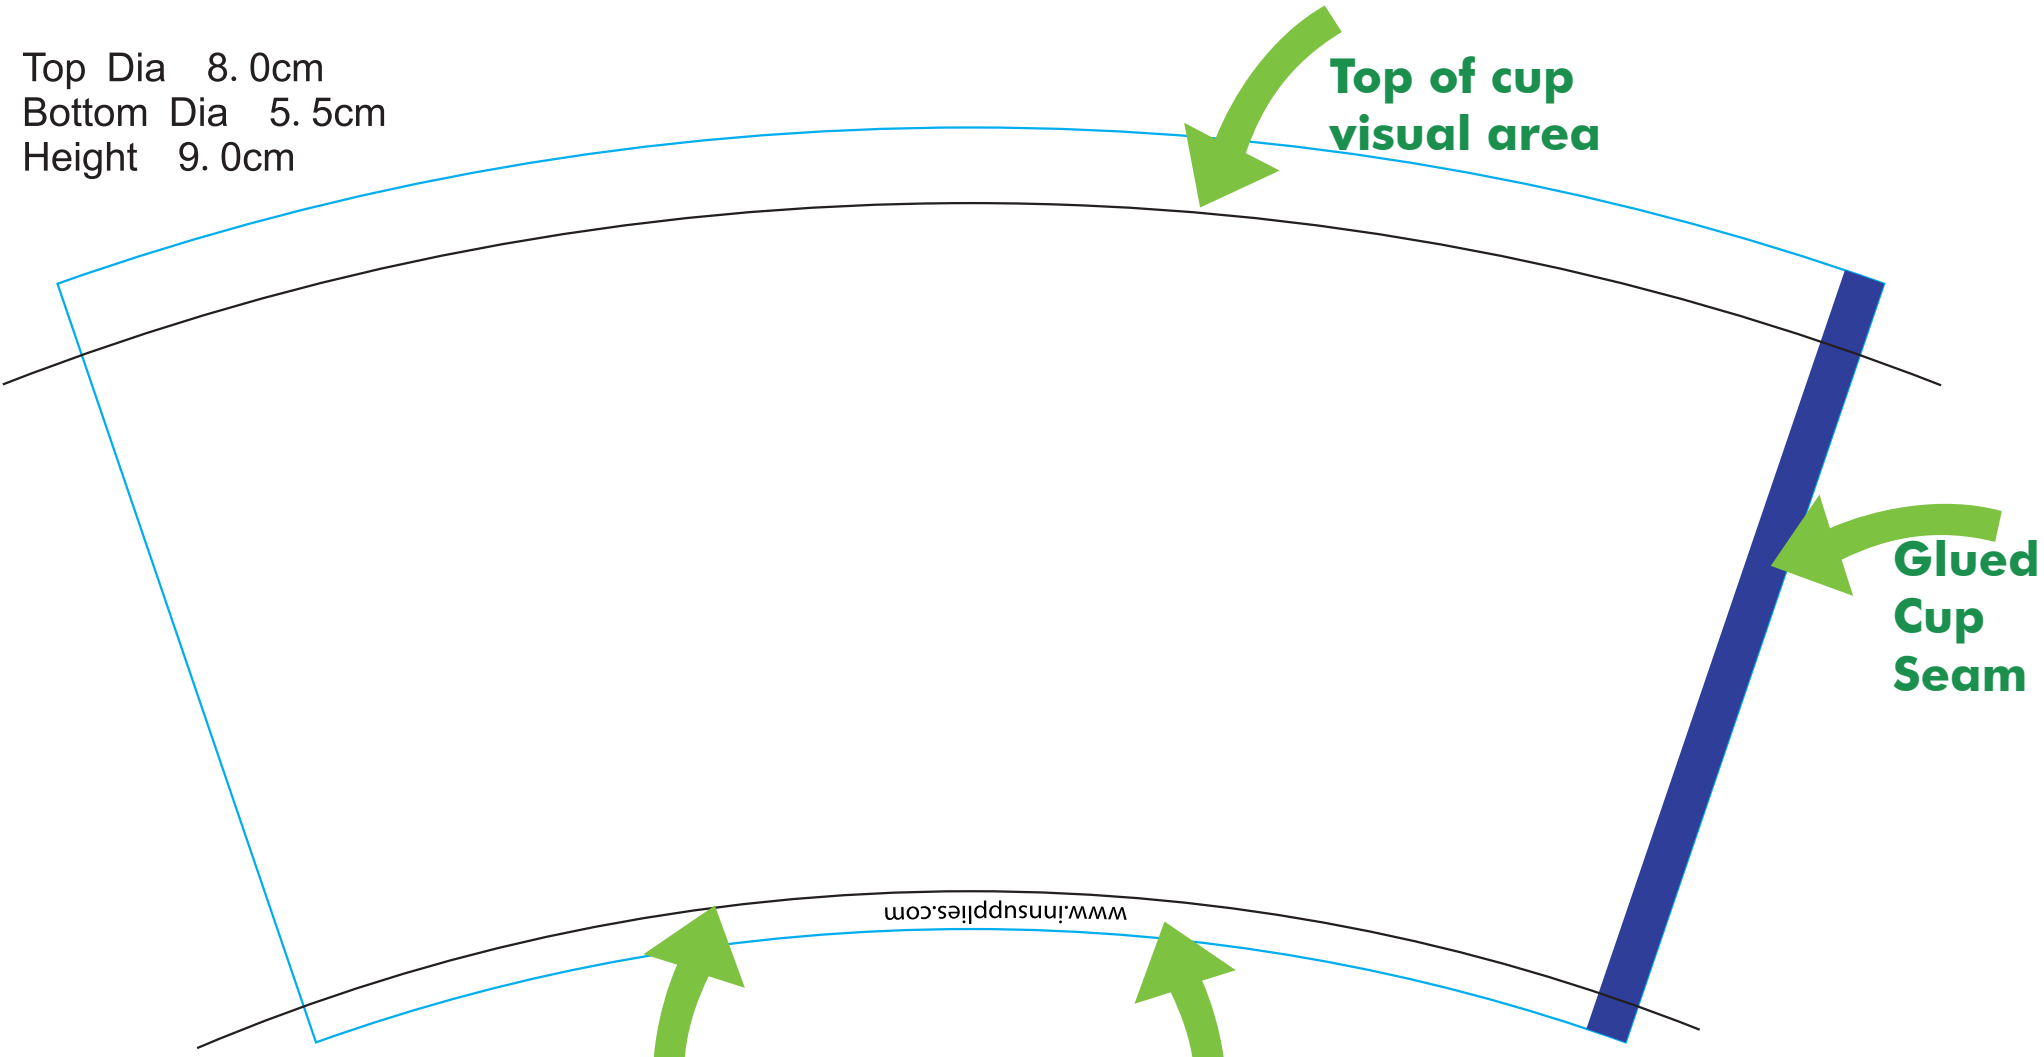

Vector artwork should be arranged between the Black curved lines and between the Blue left and right sides

Top Dia 8.0cm  
Bottom Dia 5.5cm  
Height 9.0cm

www.innsupplies.com

**Bottom of cup visual area**      **Your business name or url can go here**