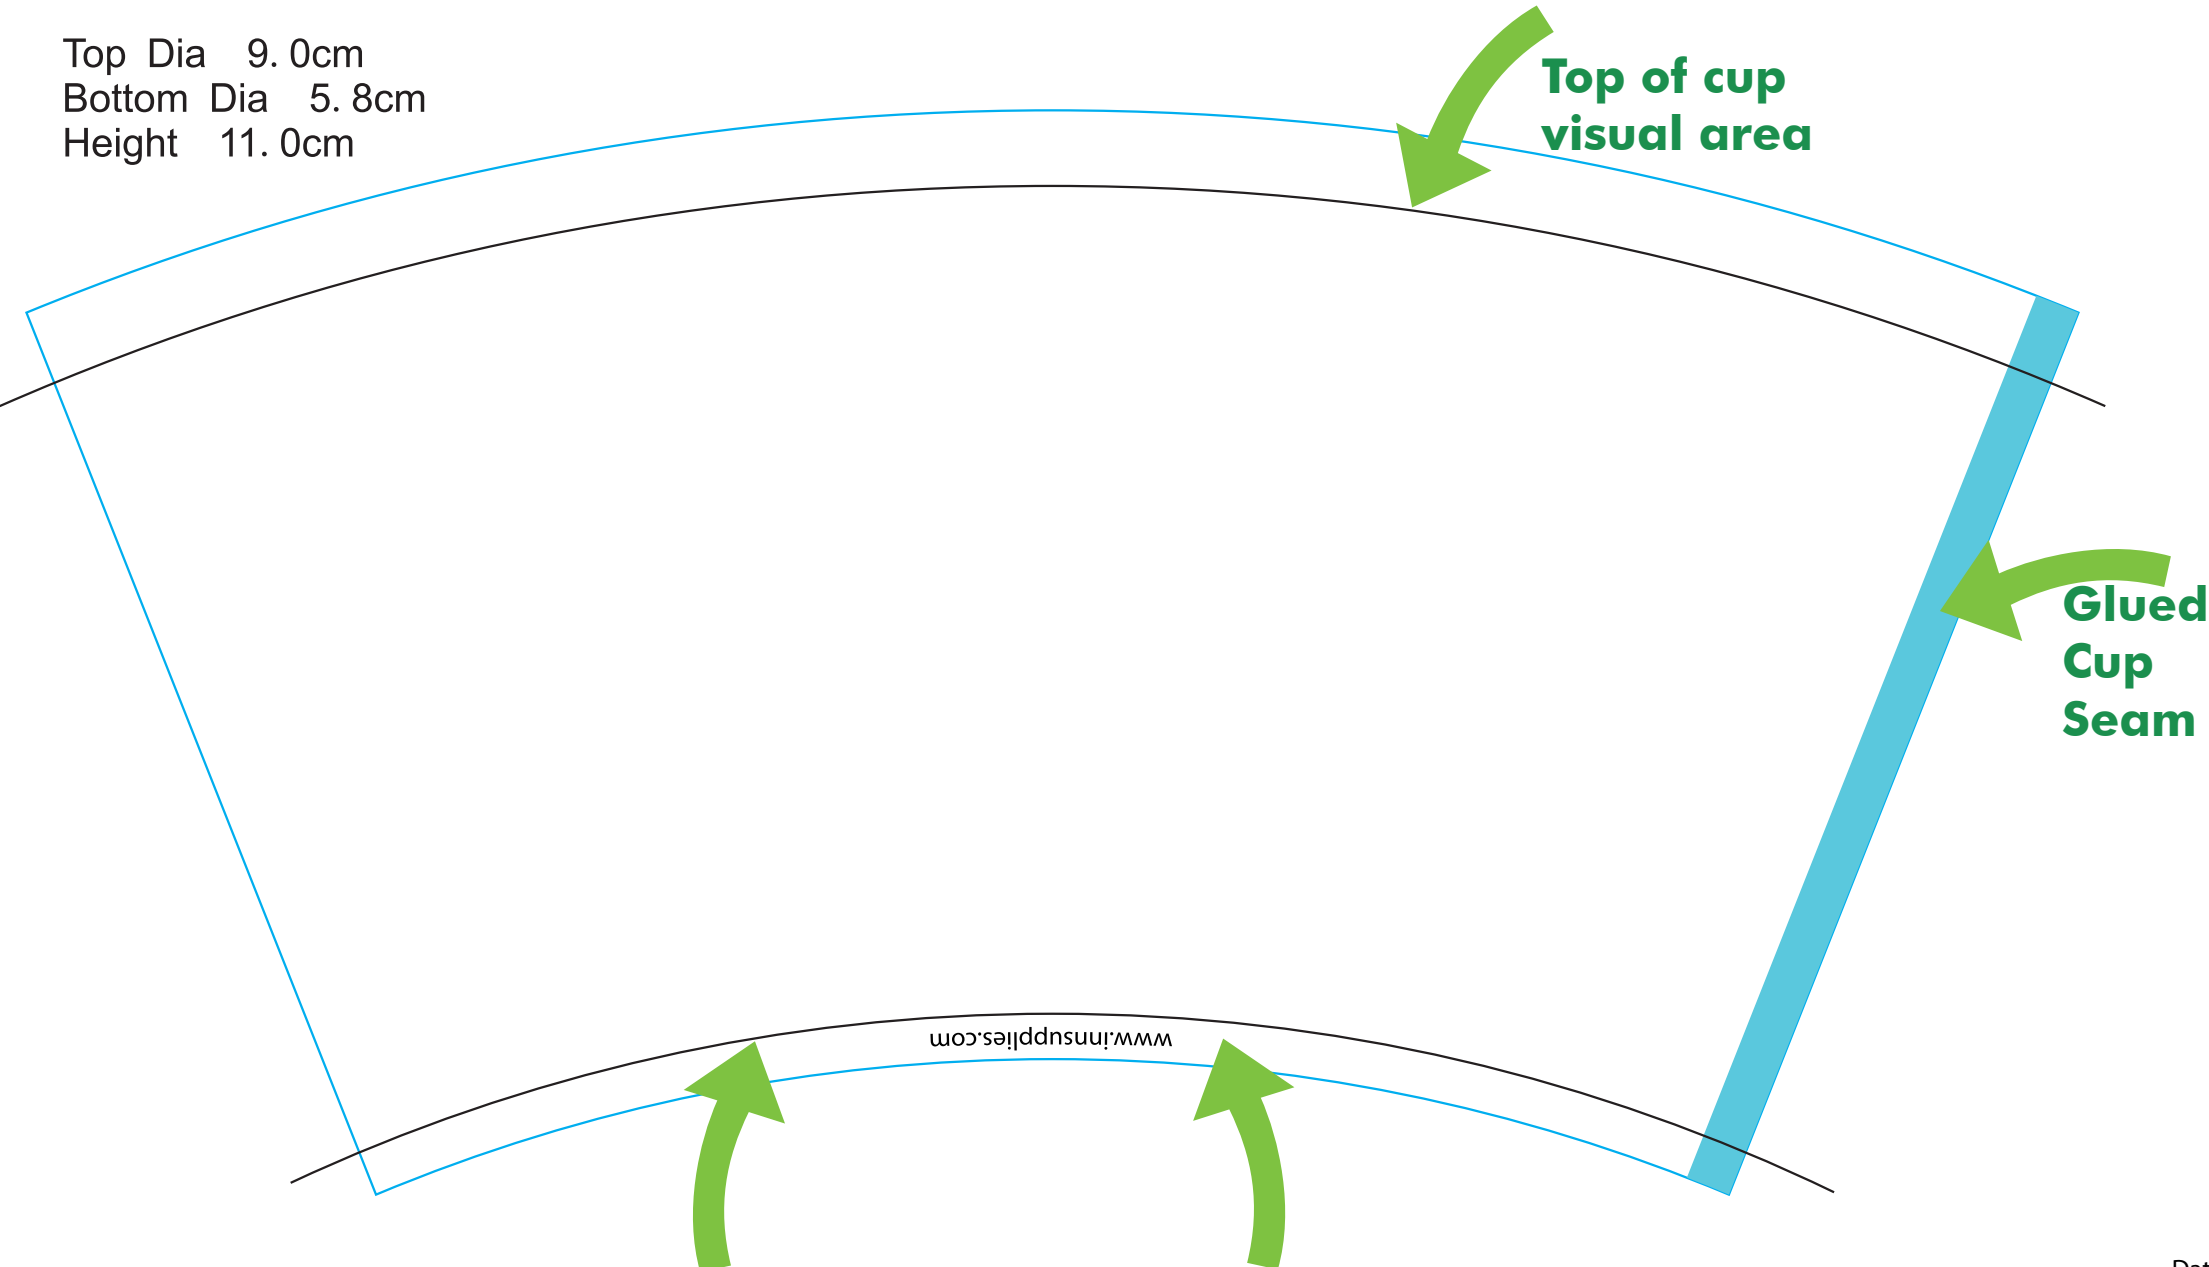

Vector artwork should be arranged between the Black curved lines and between the Blue left and right sides

Top Dia 9.0cm  
Bottom Dia 5.8cm  
Height 11.0cm

**Bottom of cup visual area**

**Your business name or url can go here**

**Glued Cup Seam**

**Top of cup visual area**

Signed   
Date   
Print Name

Date   
Order Number   
Customer   
Description