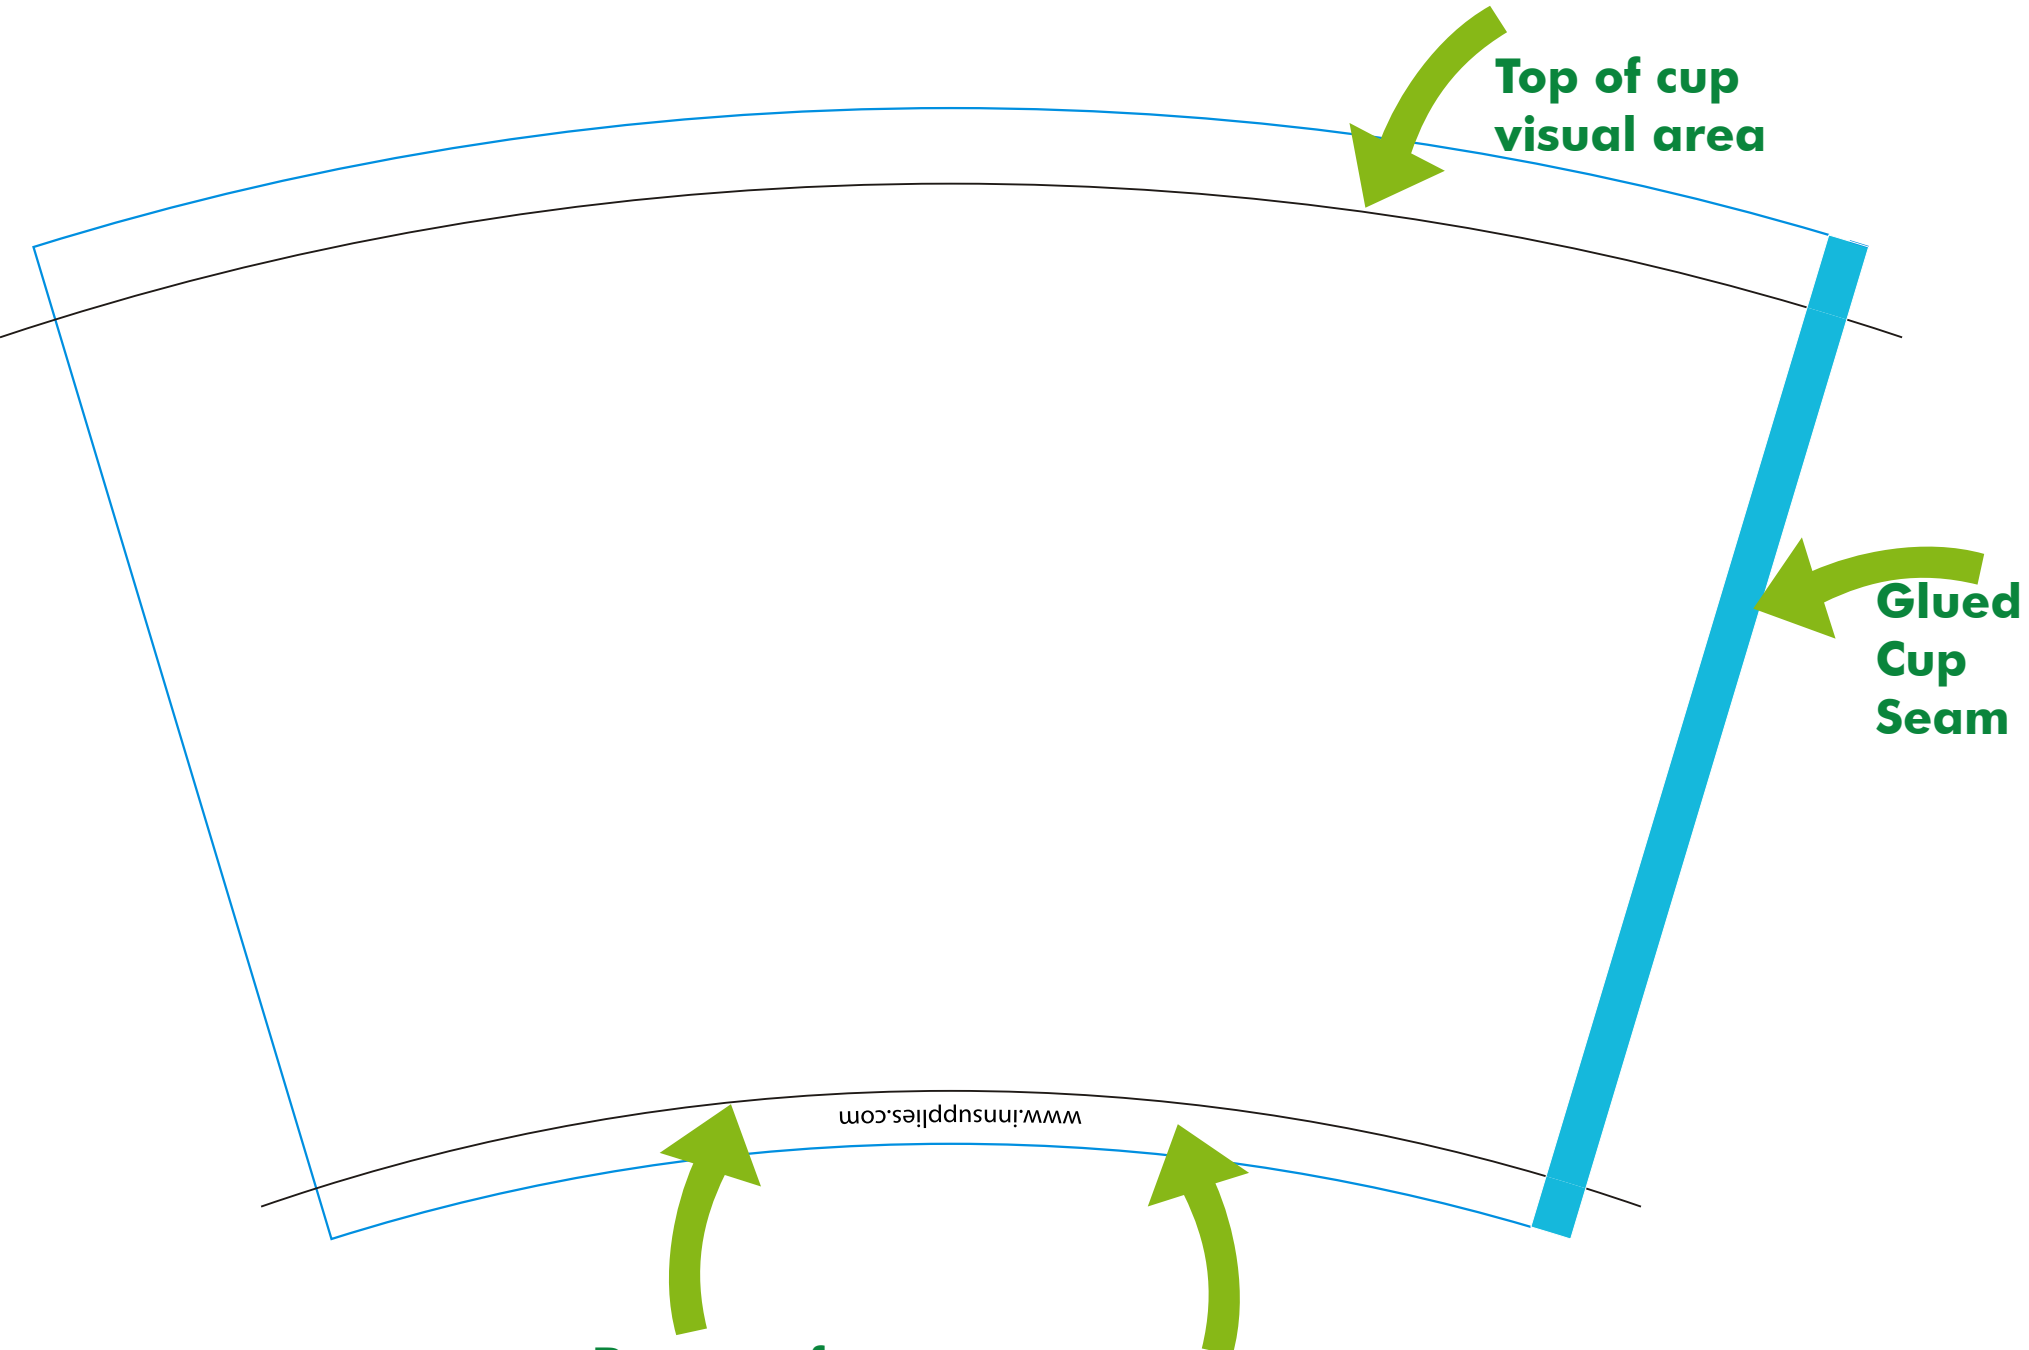

Vector artwork should be arranged between the Black curved lines and between the Blue left and right sides

Bottom of cup visual area **Your business name or url can go here**

Signed
 Date
 Print Name

Date
 Order Number
 Customer
 Description