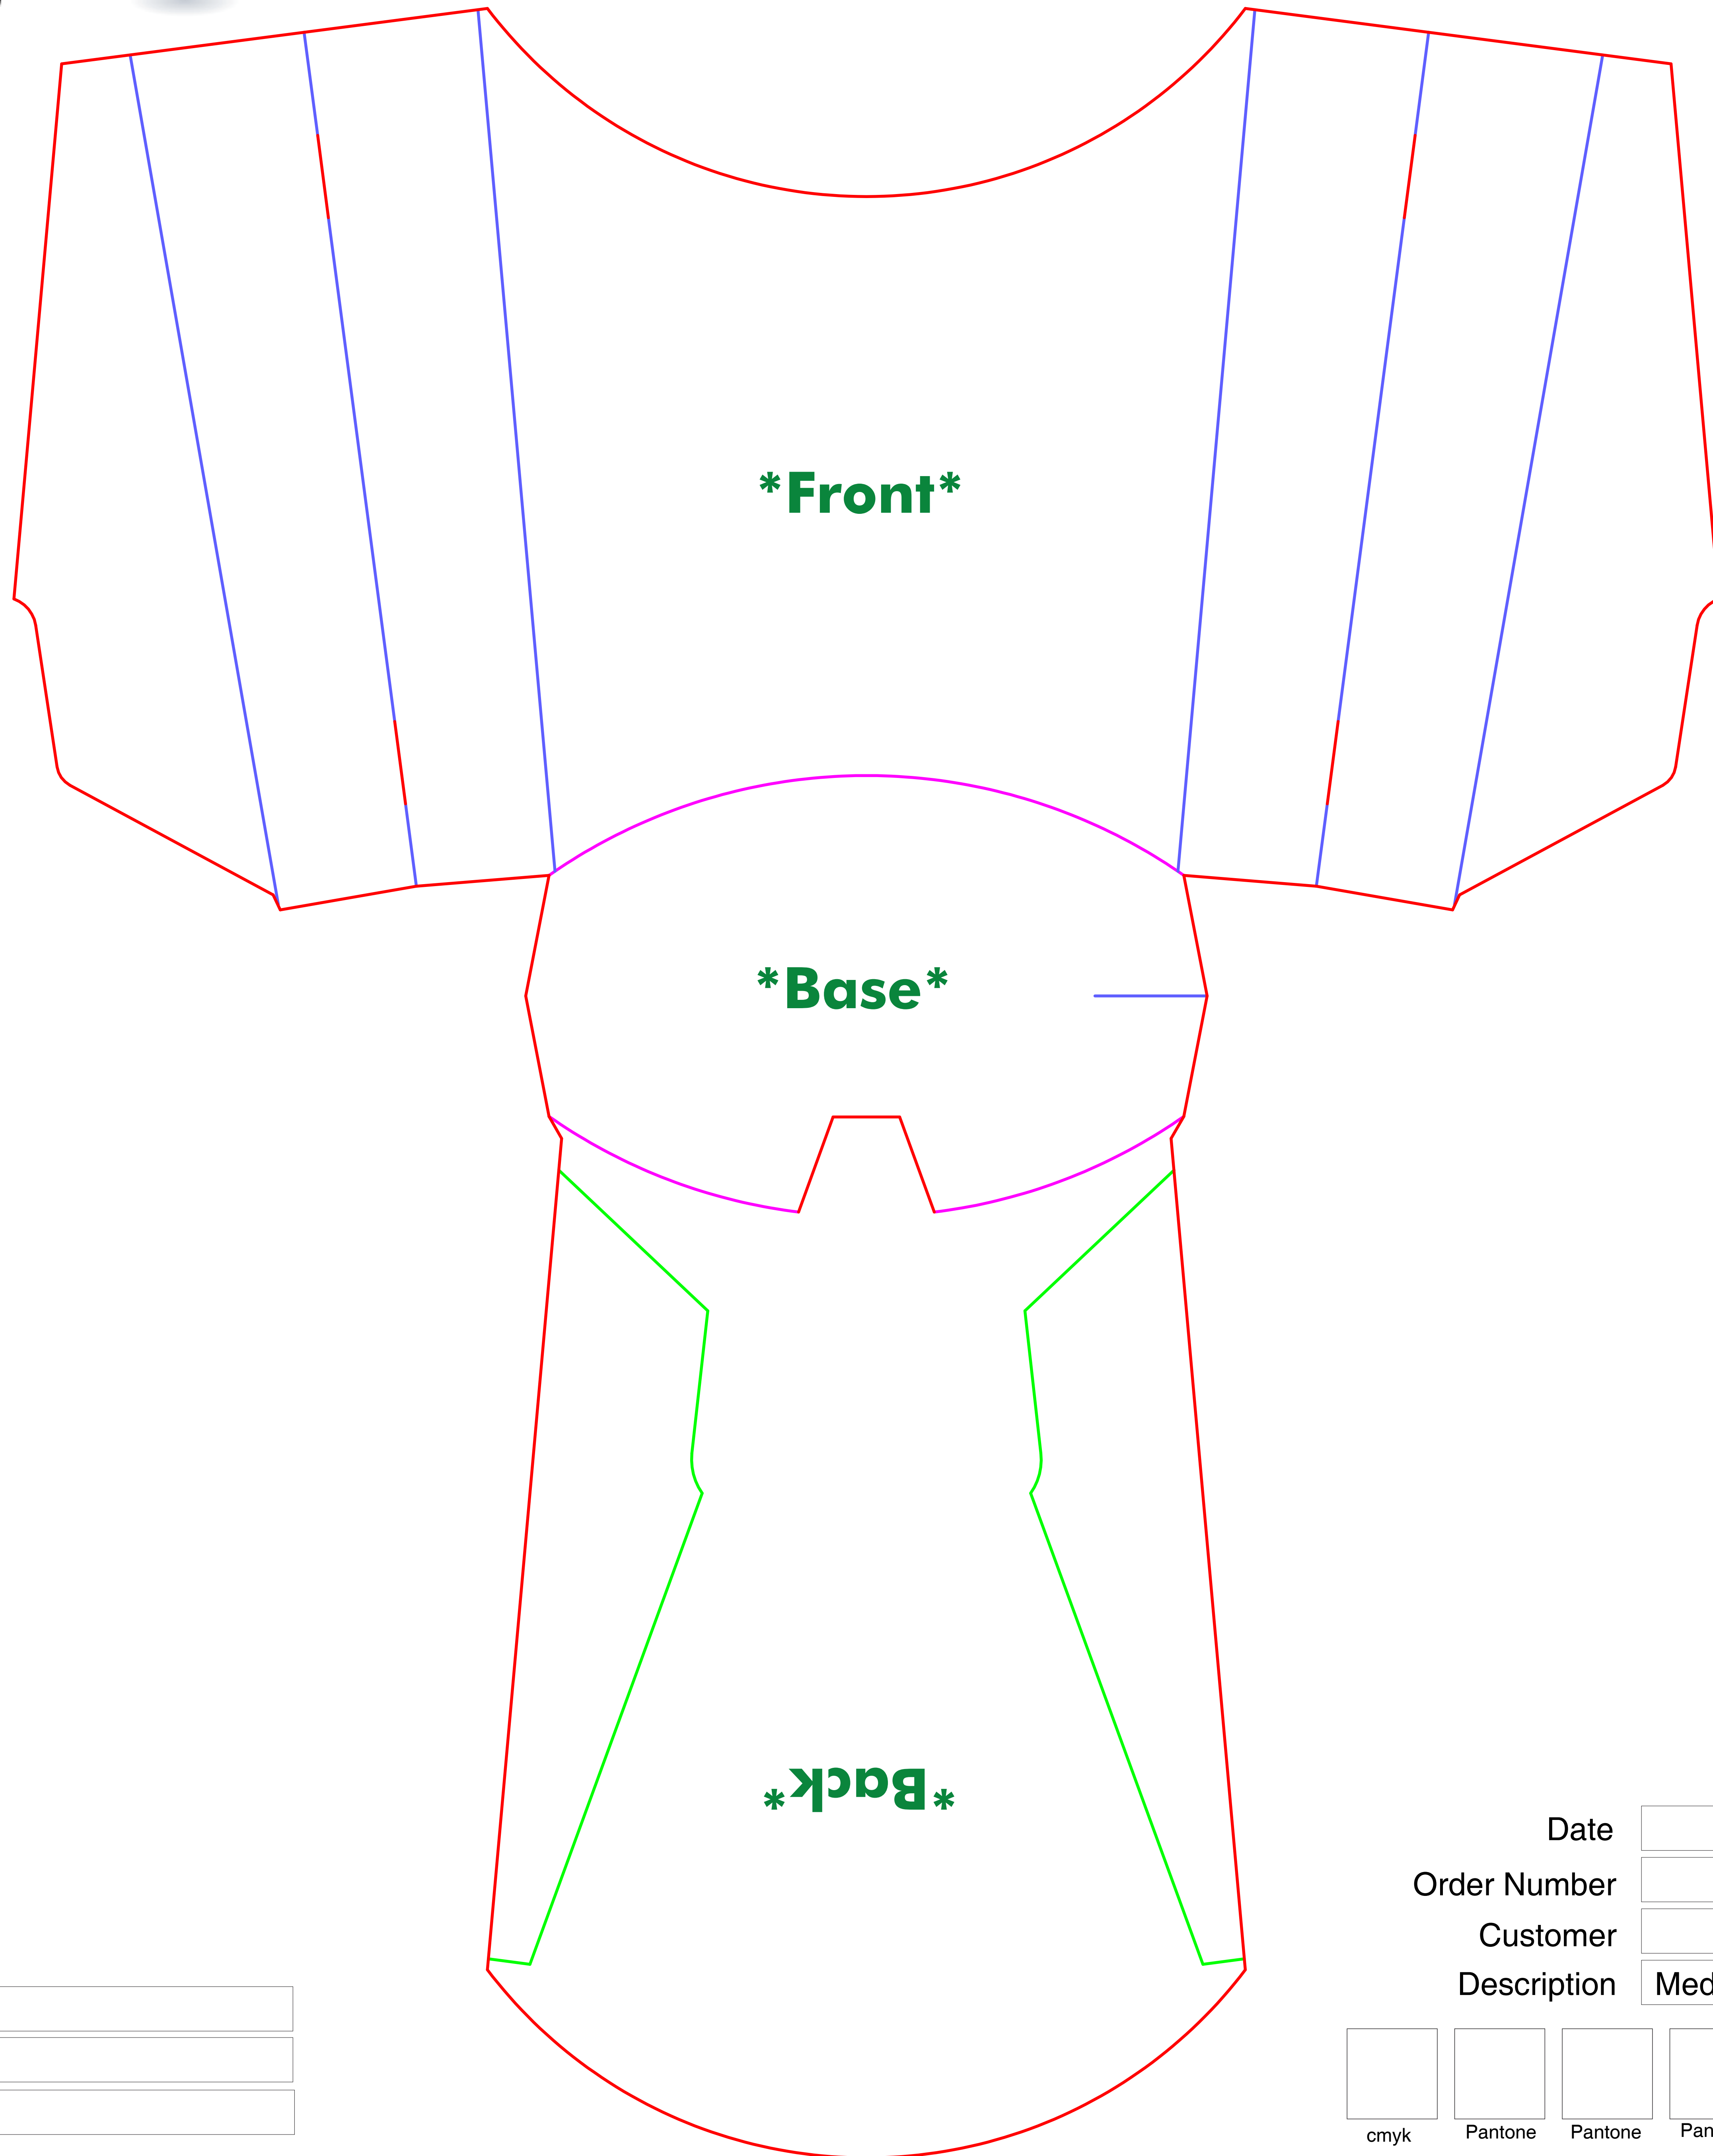

**All surfaces are visible once Chip Scoop has been formed.
Please place Vector artwork inside the Red outline**

Front

Base

Back

Signed

Date

Print Name

Date

Order Number

Customer

Description

cmyk

Pantone

Pantone

Pantone

Pantone

Pantone

Pantone